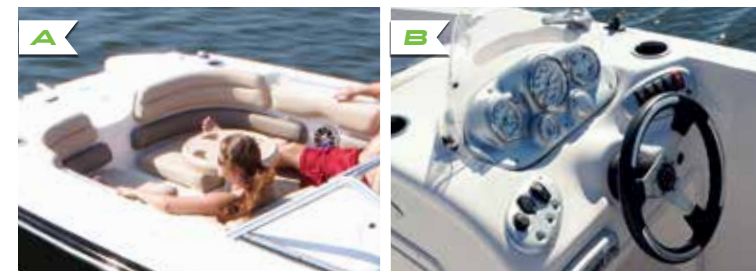

Every **DETAIL** sets us apart.

Starcraft fiberglass boats are painstakingly constructed to the most exacting standards. Learn more about the elements that add up to industry-leading quality.

- » Integrated stringer system provides unmatched strength and durability. All components are encapsulated in fiberglass, and on all OB models the stringers are completely composite.
- » Blister-guard barrier protects your boat from the elements and prevents gel coat blistering.
- » Ten coats of wax are applied to the molds for consistent part quality. Layered 24-ounce woven roving power weave fiberglass mat is used with a 6-inch overlap between the hull and deck for enhanced strength and a tight fit. Next is the application of 22 mils of high luster gel coat and, finally, each hull is inspected and weighed for consistency.
- » 22 mils ISO-NPG Gel Coat
- » 24 oz. Power Weave Mat
- » 60 mils of Fiberglass Mat
- » 2 mils Coremat
- » 18 oz. Bi-Axial Fiberglass
- » Blister-Guard Barrier Coat