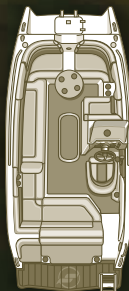

250 SCX I/O

231 SCX I/O