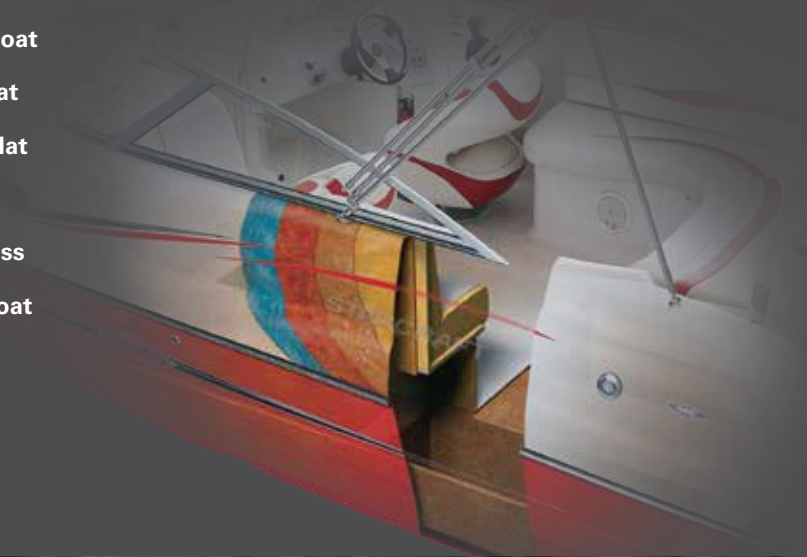

CHOICE

Virtually every aspect of a Starcraft sport boat gives you the ability to customize your experience. From our wide range of innovative floorplans, to great options and packages, to flooring and colors – it's all about freedom of choice.

Every **DETAIL** sets us apart.

Starcraft fiberglass boats are painstakingly constructed to the most exacting standards. Learn more about the elements that add up to industry-leading quality.

- » Integrated stringer system provides unmatched strength and durability. All components are encapsulated in fiberglass, and on all OB models the stringers are completely composite.
- » Blister-guard barrier protects your boat from the elements and prevents gel coat blistering.
- » Ten coats of wax are applied to the molds for consistent part quality. Layered 24-ounce woven roving power weave fiberglass mat is used with a 6-inch overlap between the hull and deck for enhanced strength and a tight fit. Next is the application of 22 mils of high luster gel coat and, finally, each hull is inspected and weighed for consistency.
- » 22 mils ISO-NPG Gel Coat
- » 24 oz. Power Weave Mat
- » 60 mils of Fiberglass Mat
- » 2 mils Coremat
- » 18 oz. Bi-Axial Fiberglass
- » Blister-Guard Barrier Coat