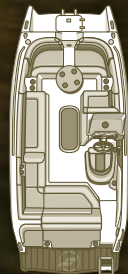

- Board Racks
- Wake Tower Mirror
- Snap-In Carpet
- Sport Graphic/Color Package

250 SCX I/O

231 SCX I/O

230 SCX I/O

211 SCX I/O

210 SCX I/O

OTHER AVAILABLE PACKAGE

SUPER SPORT PACKAGE INCLUDES: