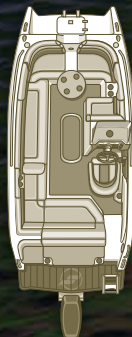

250 SCX OB

231 SCX OB