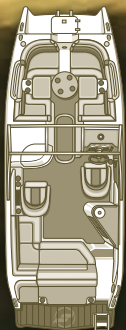

SCX I/O CROSSOVER

210 SCX I/O
shown with LS and Sport Package

LS PACKAGE INCLUDES:

- Snap-In Carpet
- Lighted Cup Holders
- LED Lighted Speakers
- Two Rear-Facing Speakers

- Remote Touch Pad
- Transom Shower
- Underwater Lighting

SPORT PACKAGE INCLUDES:

- Black Windshield Frame
- Black Dash
- Gray Interior
- Black Wake Tower w/ Speakers

- Board Racks
- Wake Tower Mirror
- Snap-In Carpet
- Sport Graphic/Color Package

250 SCX I/O