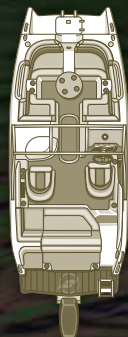

250 SCX OB

231 SCX OB

230 SCX OB

211 SCX OB

210 SCX OB

OTHER AVAILABLE PACKAGE

SPORT PACKAGE INCLUDES:

- Black Windshield Frame
- Black Dash
- Gray Interior
- Black Wake Tower w/ Speakers
- Board Racks
- Wake Tower Mirror
- Snap-In Carpet
- Sport Graphic/Color Package