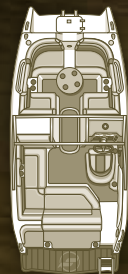

- Board Racks
- Wake Tower Mirror
- Snap-In Carpet
- Sport Graphic/Color Package

250 SCX I/O

231 SCX I/O

230 SCX I/O

211 SCX I/O

210 SCX I/O

OTHER AVAILABLE PACKAGE

SUPER SPORT PACKAGE INCLUDES: