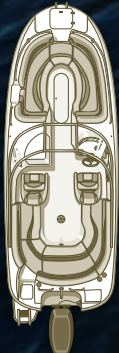

COASTAL OB

COASTAL 2210 OB
shown with Sport Star and Offshore Package

SPORT STAR PACKAGE INCLUDES:

- Two Tone Hull/Deck Stripe
- Sport Star Graphic
- Stainless Steel Rub Rail
- Gray Executive Interior
- Flip-Up Bolster
- LED Lighted Cup Holders

- Lighted Speakers
- Snap-In Carpet

OFFSHORE PACKAGE INCLUDES:

- Stainless Steel Rub Rail
- Pressurized Water System with Hand Held System
- Ski Tow

COASTAL 2410 OB