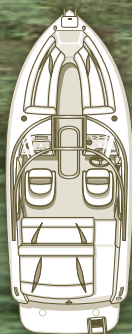

2321 CUDDY I/O

2321 I/O