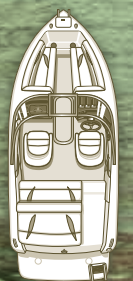

2321 CUDDY I/O

2321 I/O

2119 I/O

1918 I/O

172 OB SPORT

OTHER AVAILABLE PACKAGE

PREMIUM PACKAGE INCLUDES (2321 CUDDY/2321/2119):

- Premium Furniture
- Pull-Up Cleats
- Snap-In Carpet
- Upgraded Helm Chairs
- Stainless Steel Rub Rail
- Depth Finder
- Bow Ladder/Grab Handles
- Tilt Steering
- Stainless Steel Speaker Cover
- Full Sun Deck
- LED Lights
- LED Lighted Cup Holders