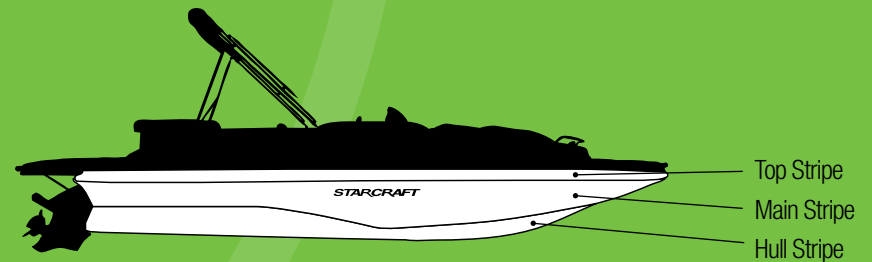

STARSTEP SPORTSTAR

COASTAL STANDARD

COASTAL SPORTSTAR

* ALL BLACK SHADED AREAS ARE STANDARD WHITE.

STANDARDS & OPTIONS

HULL CONSTRUCTION

	250 SCX I/O	231 SCX I/O	230 SCX I/O	211 SCX I/O	210 SCX I/O	STAR STEP 220 I/O	LIMITED 2000 I/O	250 SCX OB	231 SCX OB	230 SCX OB	211 SCX OB	210 SCX OB	COASTAL 2410 OB	COASTAL 2210 OB	COASTAL 2009 OB	LIMITED 2000 OB FISH	LIMITED 1915 OB
Lifetime Hull Warranty	S	S	S	S	S	S	S	S	S	S	S	S	S	S	S	S	S
6-year Blister Warranty	S	S	S	S	S	S	S	S	S	S	S	S	S	S	S	S	S
24-Ounce Woven Roving Fiberglass with 6-inch Overlap	S	S	S	S	S	S	S	S	S	S	S	S	S	S	S	S	S
Reverse Chine Hull	S	S	S	S	S	S	S	S	S	S	S	S	S	S	S	S	S
Integrated Interlocking Stringer System	S	S	S	S	S	S	S	•	•	•	S	S	•	•	•	•	•
Composite Stringer and Transoms	•	•	•	•	•	•	•	S	S	S	•	•	S	S	S	S	S
Full Fiberglass Liner	S	S	S	S	S	S	S	S	S	S	S	S	S	S	S	S	S
Extended Stern Swim Platform with Boarding Ladder	S	S	S	S	S	S	0	S	S	S	S	S	S	S	•	•	•
Marine Grade UV Stable Upholstery Vinyl	S	S	S	S	S	S	S	S	S	S	S	S	S	S	S	S	S
Stainless Steel Gunnel Rail	S	S	S	S	S	S	0	S	S	S	S	S	0	0	0	0	0
Ski Tow Eye	S	S	S	S	S	S	S	S	S	S	S	S	0	0	0	0	0