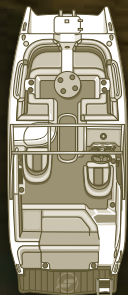

231 SCX I/O

230 SCX I/O