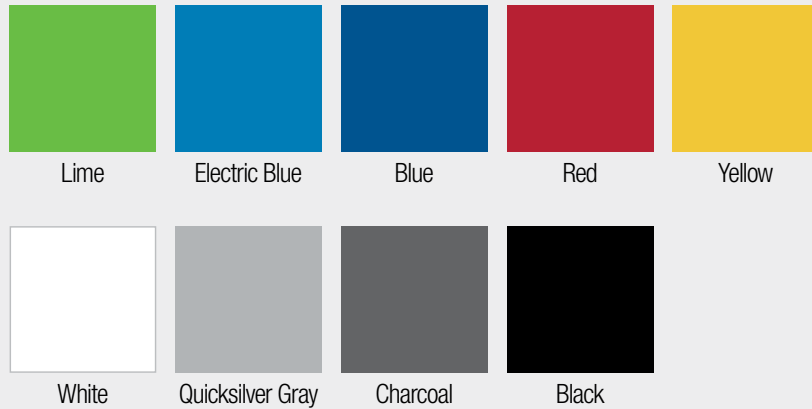

COLOR OPTIONS

More **COLORS**, more possibilities.

Put the finishing touch on your Starcraft with your choice of any of the colors below on any model. Use the diagrams here to design the combination that shows off your unique style.

Visit starcraftmarine.com to customize your colors.

Customize your Starcraft with an Evinrude E-tec G2 engine that offers multiple engine panel colors and accent stripes to match any color combination you choose.