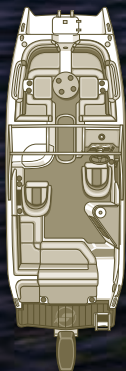

SCX OB CROSSOVER

250 SCX OB
shown with LS and Super Sport Package

LS PACKAGE INCLUDES:

- Snap-In Carpet
- Lighted Cup Holders
- LED Lighted Speakers
- Two Rear-Facing Speakers

- Remote Touch Pad
- Transom Shower
- Underwater Lighting

SUPER SPORT PACKAGE INCLUDES:

- Sport Package
- Underwater Lights
- Aft Facing Speakers w/ Amp
- Lighted Speakers
- Exterior Accented Lights
- Silver Windshield
- Silver Wake Tower
- Black or Gray Bimini
- Blue or Green Interior Accents

250 SCX OB