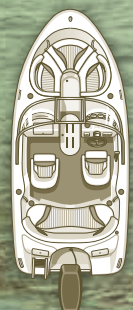

2321 CUDDY I/O

2321 I/O

2119 I/O

1918 I/O

172 OB SPORT

OTHER AVAILABLE PACKAGE

PREMIUM PACKAGE INCLUDES (2321 CUDDY/2321/2119):

- Premium Furniture
- Pull-Up Cleats
- Snap-In Carpet
- Upgraded Helm Chairs
- Stainless Steel Rub Rail
- Depth Finder
- Bow Ladder/Grab Handles
- Tilt Steering
- Stainless Steel Speaker Cover
- Full Sun Deck
- LED Lights
- LED Lighted Cup Holders