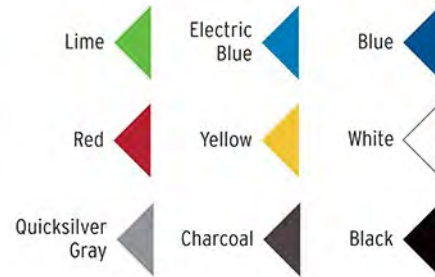

SCX/Crossover

Star Step

Coastal

Limited Deckboat

STEP 2:

CHOOSE EXTERIOR COLORS

Top Stripe  
Main Stripe  
Hull Stripe

STEP 3: