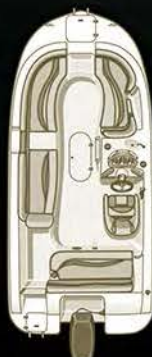

**E SKI TOW BAR:** Seek the thrill of your favorite water sports with the perfect place to tie on (optional).

LIMITED 08

LIMITED 1915 08  
shown with Sport Graphic and Sport Star Package

STARCRAFT

LIMITED 2000 08\*