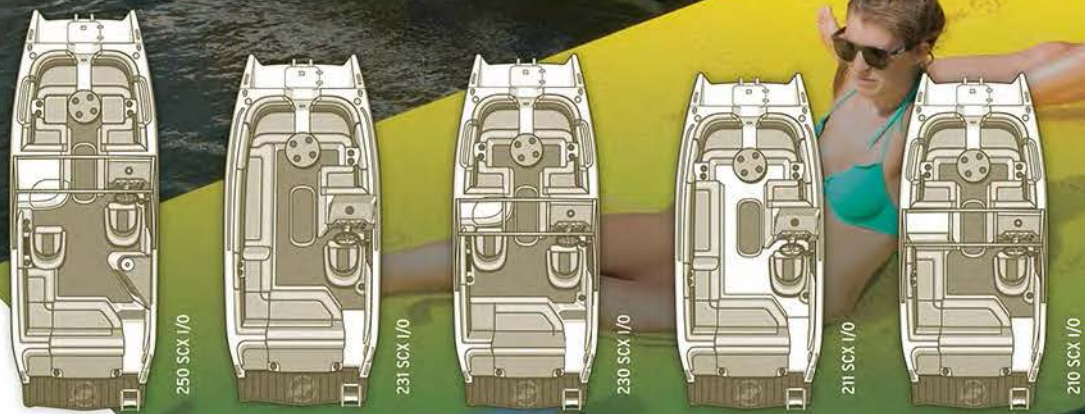

SCX CROSSOVER I/O

211 SCX I/O
shown with LS Package

LS PACKAGE INCLUDES:

- Snap-In Carpet
- LED Lighted Cupholders
- LED Lighted Speakers
- Transom Remote Touch Pad
- Transom Shower
- Underwater Lighting

OTHER AVAILABLE PACKAGES

TOW PACKAGE INCLUDES:

- Wake Tower
- Wake Tower Bimini
- Wake Speakers
- Wake Board Holders
- Wake Mirror

PREMIUM SOUND PACKAGE INCLUDES:

- Polk Stereo Upgrade (Sirius Ready)
- Polk Speaker Upgrade
- Polk Subwoofer & Amp

FISHING PACKAGE INCLUDES:

- Livewell
- Bow Fishing & Seat Base

SURF PACKAGE INCLUDES (231 ONLY):

- Zero Off Speed Control
- Ballast System
- Wave Shaping Tabs
- Volvo Forward Drive

SEE PAGE 26 FOR ALL PACKAGE DETAILS.