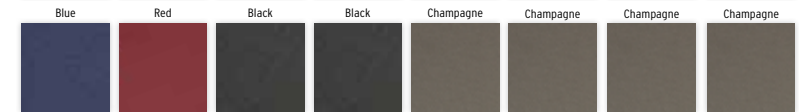

BIMINI TOP
COLORS