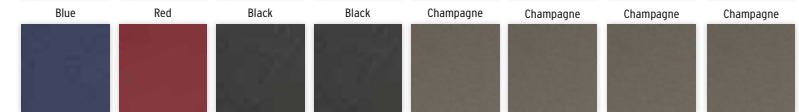

BIMINI TOP
COLORS