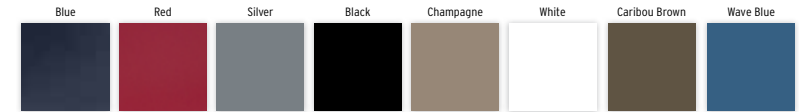

STANDARD
CARPET

22 oz. Mica Mist

STERN
VINYL FLOORING

Brown Sea Weave

STANDARD
UPHOLSTERY VINYL

Sand Dollar

COLOR PANEL
OPTIONS