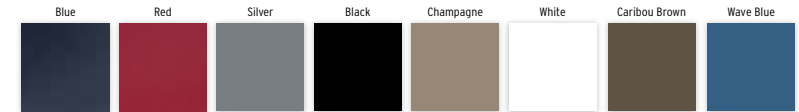

24 oz. Midnight Star

Gray Sea Weave

Distinct Quicksilver

COLOR PANEL
OPTIONS