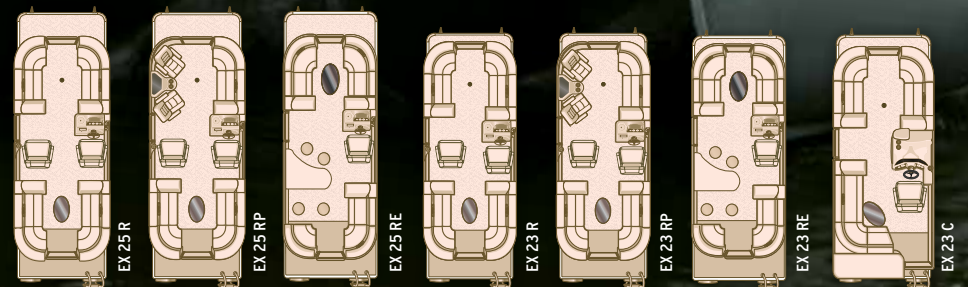

EX

MORE BELLS AND WHISTLES FOR YOUR BUDGET.

Create the pontoon lifestyle you've dreamed of with the EX series. Step up to Starcraft style and comfort with spacious floorplans that feature cozy loungers and port-side seating along with a large Bimini top and an Infinity stereo with Bluetooth®. The EX Fish models ramp up the versatility with large livewells and lockable rod storage to keep your gear safe. And you can add your choice of outstanding optional upgrades, including HMX Performance Strakes, a ski tow and the advanced in-dash Helix 5 navigation system.

EX CRUISE