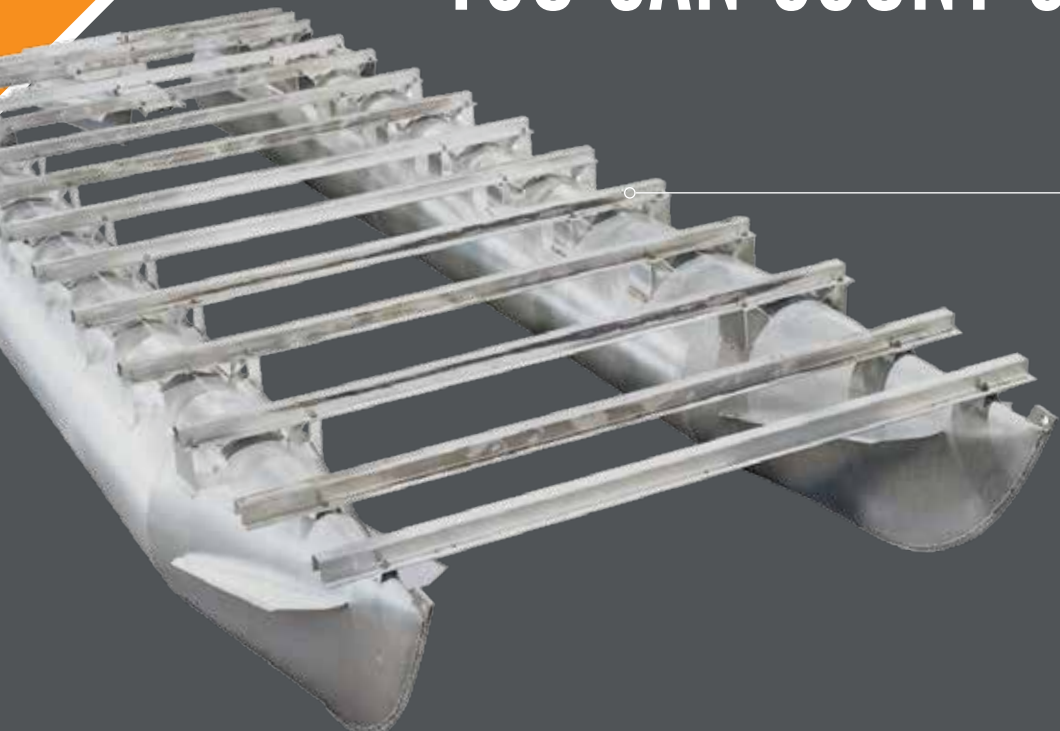

CRAFTSMANSHIP YOU CAN COUNT ON.