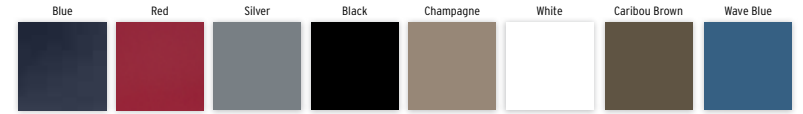

22 oz. Mica Mist

Brown Sea Weave

Distinct Milkweed

COLOR PANEL
OPTIONS

BIMINI TOP
COLORS