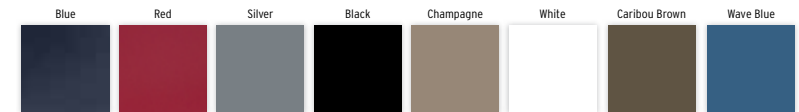

22 oz. Mica Mist

Brown Sea Weave

Sand Dollar

COLOR PANEL
OPTIONS