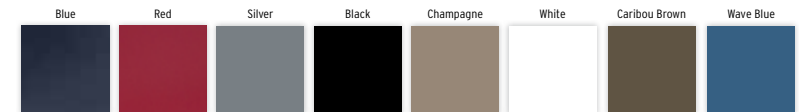

24 oz. Midnight Star

Gray Sea Weave

Distinct Quicksilver

COLOR PANEL
OPTIONS