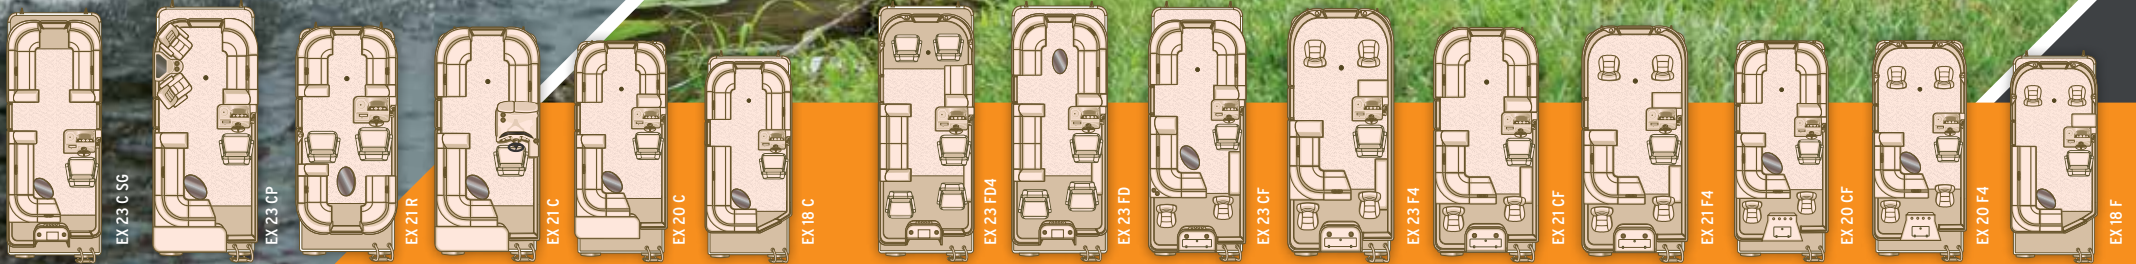

EX 23 C SG

EX 23 CP

EX 21R

EX 21 C

EX 20 C

EX 18 C

EX 23 FD4

EX 23 FD

EX 23 CF

EX 23 F4

EX 21 CF

EX 21 F4

EX 20 CF

EX 20 F4

EX 18 F