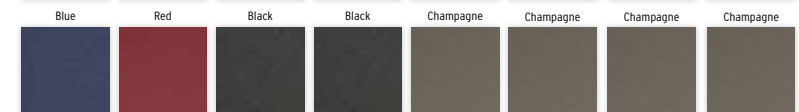

BIMINI TOP
COLORS