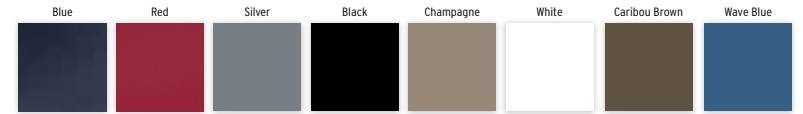

STANDARD
CARPET

28 oz. Mica Mist

STERN
VINYL FLOORING

Brown Sea Weave

STANDARD
UPHOLSTERY VINYL

Distinct Milkweed

COLOR PANEL
OPTIONS

BIMINI TOP
COLORS