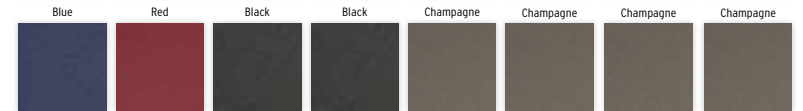

FLOORING & UPHOLSTERY

MAJESTIC

STANDARD
CARPET

28 oz. Mica Mist

STERN
VINYL FLOORING

Brown Sea Weave

STANDARD
UPHOLSTERY VINYL

Distinct Milkweed

COLOR PANEL
OPTIONS

BIMINI TOP
COLORS

MX

22 oz. Mica Mist

Brown Sea Weave

Distinct Milkweed

COLOR PANEL
OPTIONS

BIMINI TOP
COLORS

SLS

24 oz. Midnight Star

Gray Sea Weave

Distinct Quicksilver

COLOR PANEL
OPTIONS

BIMINI TOP
COLORS

FLOORING OPTIONS:

OPTIONAL
VINYL

Taupe Marine Vinyl

Gray Marine Vinyl

OPTIONAL WOVEN VINYL
(SEA WEAVE)

Brown Sea Weave

Gray Sea Weave

OPTIONAL VINYL TEAK
(V-TEAK)

Black-Lined V-Teak

White-Lined V-Teak

Gray V-Teak

OPTIONAL SYNTHETIC
TEAK (S-TEAK)

Black-Lined S-Teak

OPTIONAL
TEAK WEAVE

Gray Teak Weave

Tan Teak Weave

OPTIONAL
BAMBOO WEAVE

Gray Bamboo Weave

Tan Bamboo Weave