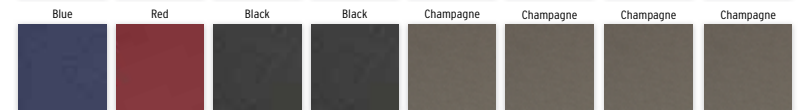

FLOORING OPTIONS:

OPTIONAL
VINYL

Taupe Marine Vinyl

Gray Marine Vinyl

OPTIONAL WOVEN VINYL
(SEA WEAVE)

Brown Sea Weave

Gray Sea Weave

OPTIONAL VINYL TEAK
(V-TEAK)

Black-Lined V-Teak

White-Lined V-Teak

Gray V-Teak

OPTIONAL SYNTHETIC
TEAK (S-TEAK)

Black-Lined S-Teak

OPTIONAL
TEAK WEAVE

Gray Teak Weave

Tan Teak Weave

OPTIONAL
BAMBOO WEAVE

Gray Bamboo Weave

Tan Bamboo Weave