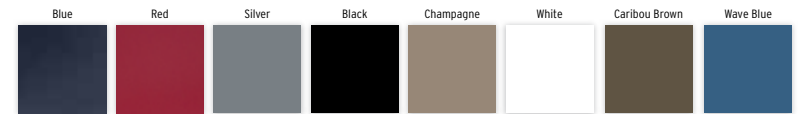

24 oz. Midnight Star

Gray Sea Weave

Distinct Quicksilver

COLOR PANEL
OPTIONS

BIMINI TOP
COLORS