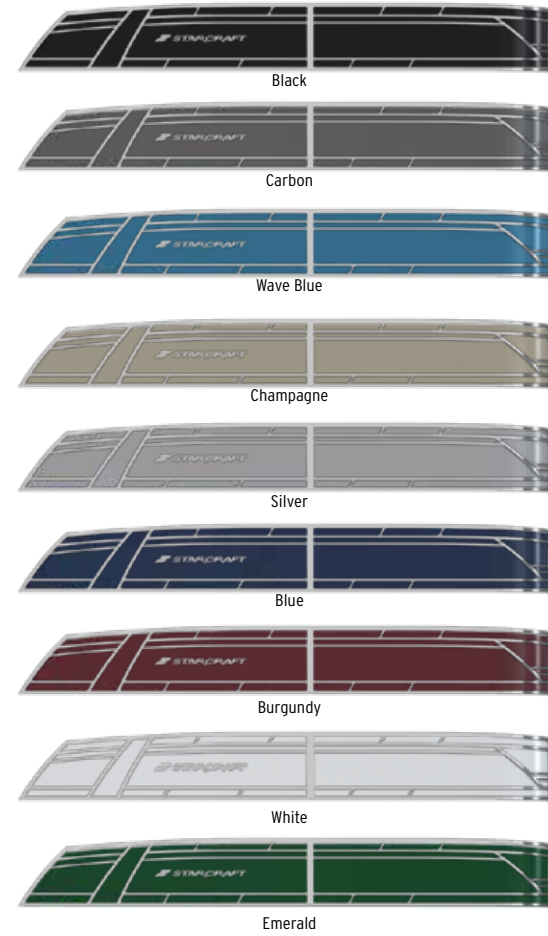

UPHOLSTERY COLOR

PANEL COLOR