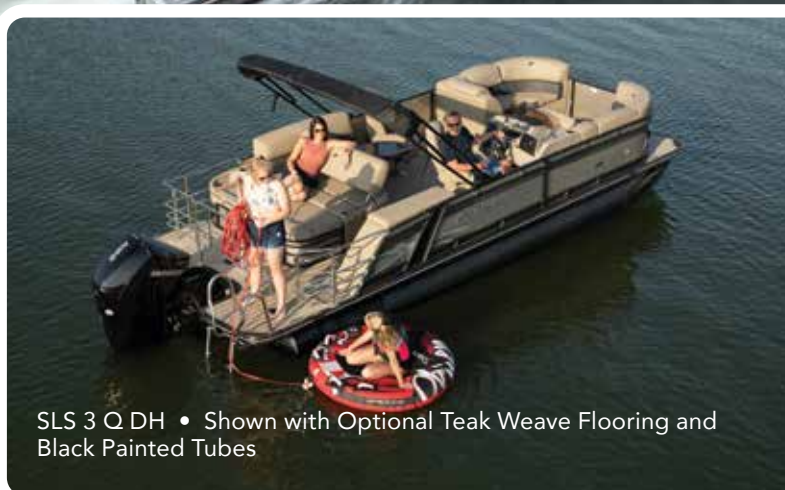

ACCENT GRAPHIC:

White	Gray

SLS 3 Q DH • Shown with Optional Teak Weave Flooring and Black Painted Tubes