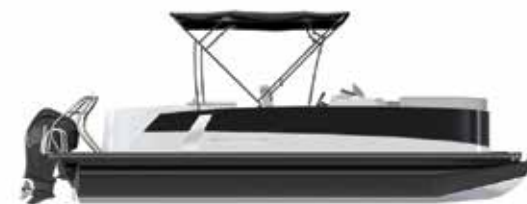

Optional Black Bimini Frame with
Optional Black Urethane Painted Tubes