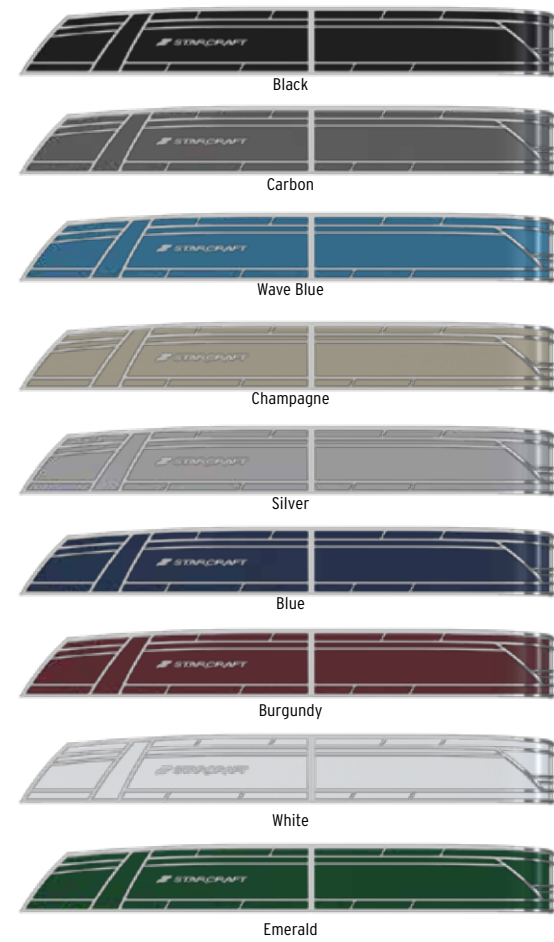

Standard Black Powder Coated Rails, Deck Trim and Bimini Frame with Optional Black Urethane Painted Tubes

PANEL COLORS