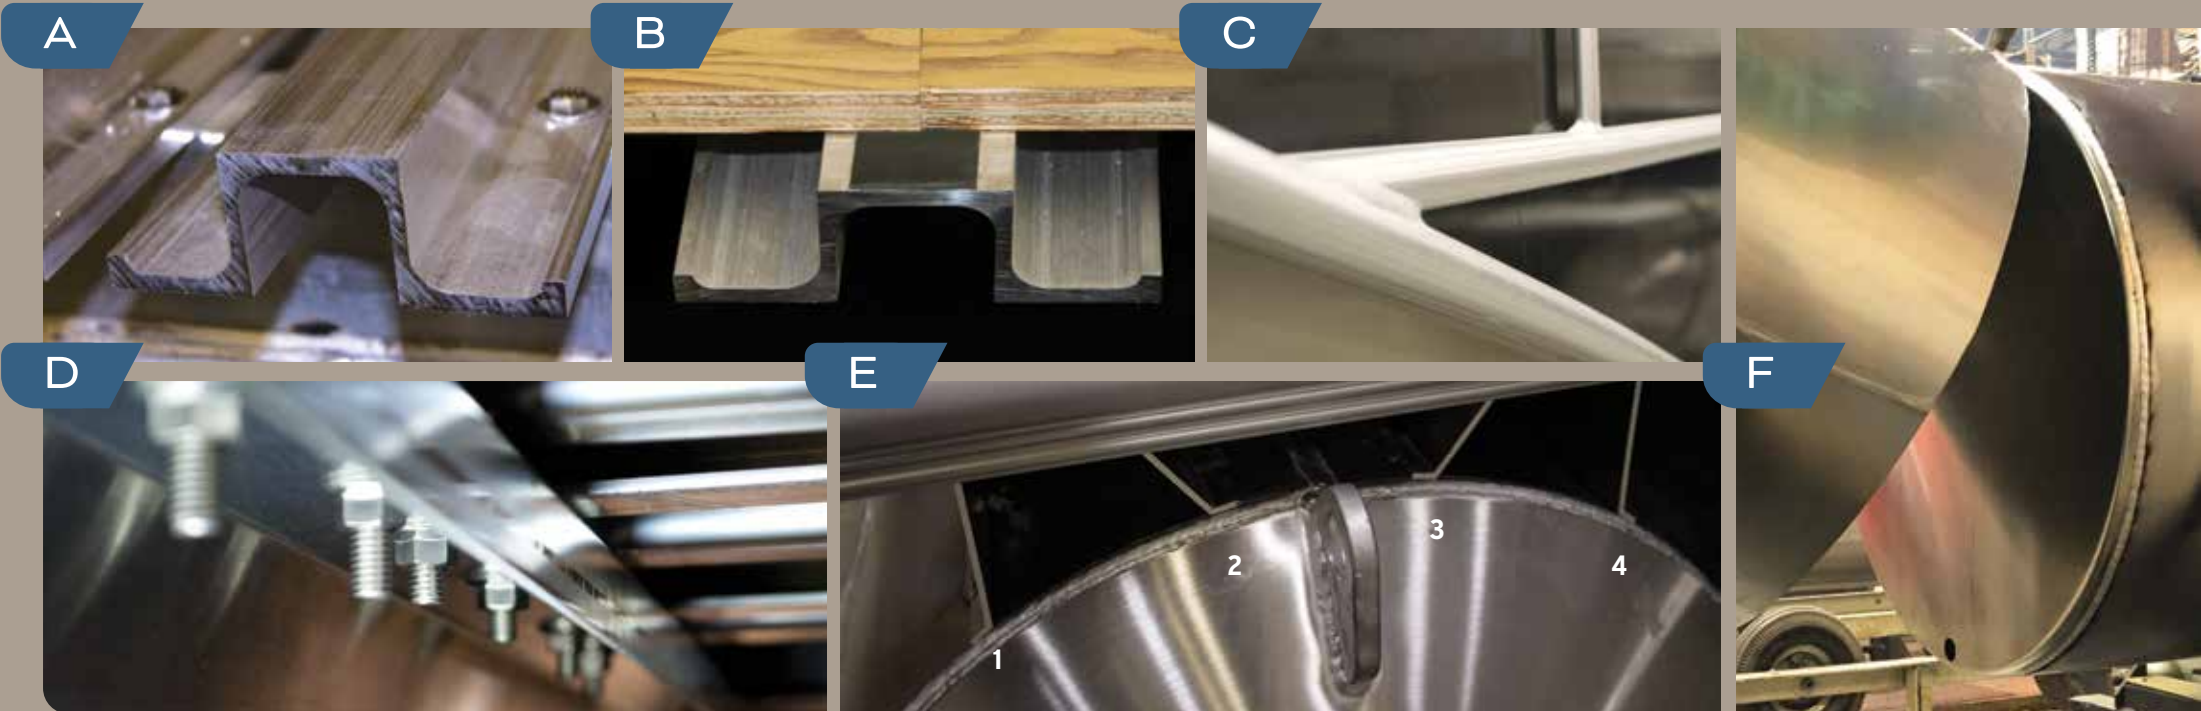

- **A** — **HAT-CHANNEL CONSTRUCTION:** It all begins with strength points of .250" (heavy) and .125" (standard) gauge extruded aluminum hat channels that are 6" wide and secured with eight bolts spanning our 6" wide deck risers. This creates the widest base in the industry and gives our pontoons greater stability without adding unnecessary weight. Combine that with a .190"-gauge aluminum transom that's through-bolted with up to 20 bolts and footed deck risers that prevent tube fatigue, and you see why Starcraft backs its industry-leading construction with a Limited Lifetime Warranty on every product. ("Heavy" hat channel shown.)
- **B** — **CONSTRUCTED FOR ENDURANCE:** 3/4", 7-ply pressure treated plywood through-bolted and screwed to the hat channels to create the strongest seams in the industry. ("Heavy" hat channel shown.)
- **C** — **FENCE & RAILING:** Features foam backing to prevent rattling and fully welded and anodized railing to add strength. Anodized welds are never painted. It's all backed by a 6-year warranty.
- **D** — **THROUGH-BOLTED TRANSOM:** Made of up to .190"-gauge aluminum and supported with up to 20 stainless bolts to handle today's higher horsepower engines.
- **E** — **4-POINT DECK TO HULL FUSION:** Starcraft deck brackets have four points of fusion for an extended area of contact with the tube. In addition to providing increased strength and support, this reduces frame twist and racking in rough water and guards against tube fatigue.
- **F** — **TUBES:** Our tubes feature air-tight construction with a completely welded-in baffle at each chamber, plus a drain at the bottom. A drain plug at the rear of the tube allows water to be completely removed from the tube if necessary.