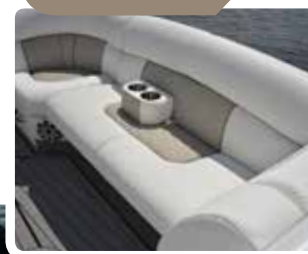

REAR LOUNGE

MISCELLANEOUS

- Shore Power Hook-up
- Shallow Water Anchor
- Cell Phone Holder
- Porta Potti®