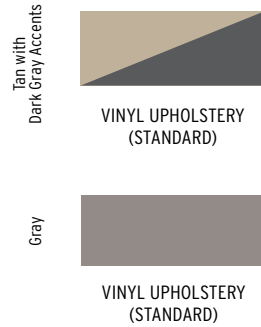

UPHOLSTERY CHOICES