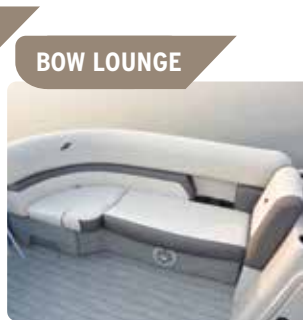

*Starcraft uses diurnal EPA certified tanks which may hold less than listed content by approximately 10%.

EXTENDED DECK WITH WIDE HANDLE 4-STEP STAINLESS LADDER

CONSOLE

LOW BACK HELM CHAIR

BOW LOUNGE

COLORS: