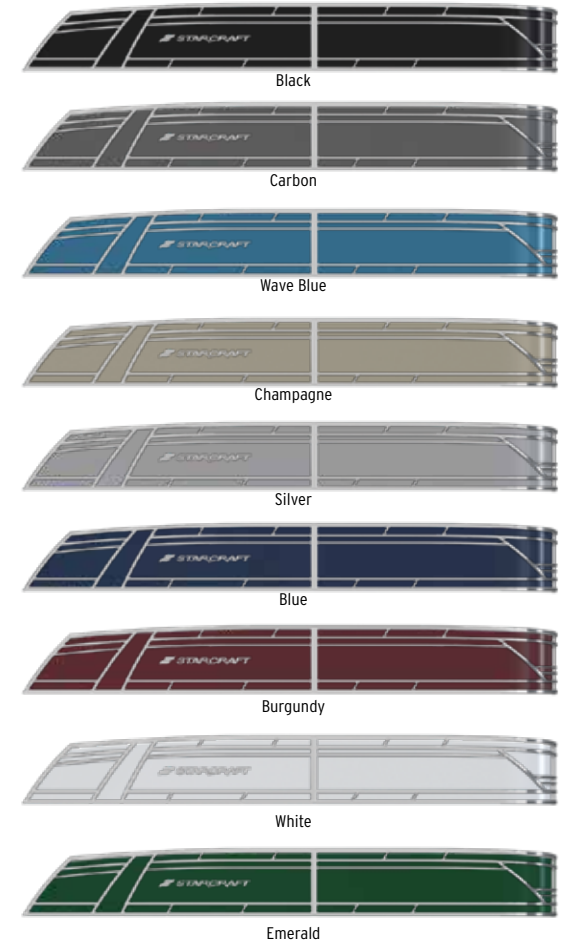

For an interactive experience, visit starcraftmarine.com.

SX COLOR CHOICES

UPHOLSTERY CHOICES

VINYL UPHOLSTERY
(STANDARD)
Tan

VINYL UPHOLSTERY
(STANDARD)
White

VINYL UPHOLSTERY
(STANDARD)
White

BIMINI TOP COLOR

Black

FLOORING CHOICES

Tan

Brown Sea Weave

Taupe Marine Vinyl

Tan Teak Weave

Gray

Gray Sea Weave

Gray Marine Vinyl

Gray Teak Weave

TRIM PACKAGES

Spectre

Pearl

Imperial

Crimson

Optional Black Bimini Frame with
Optional Black Urethane Painted Tubes

MX COLOR CHOICES

ACCENT COLORS

UPHOLSTERY CHOICES

PANEL COLORS

FLOORING CHOICES

BIMINI TOP COLORS

Standard Black Powder Coated Rails, Deck Trim and Bimini Frame with Optional Black Urethane Painted Tubes

SLS COLOR CHOICES