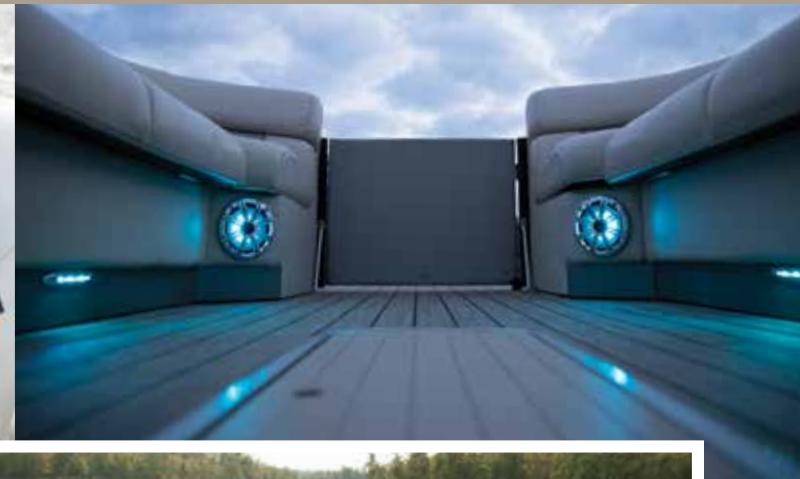

CHOICE

Why settle for off-the-rack when you can have things just the way you like? Choose from a wide selection of floorplans, option packages and individual upgrades to personalize your Starcraft exactly as you wish.

FLOORING: Woven vinyl? Plush marine carpet? Have it your way, with a broad selection of styles and colors.

COLORS: From mild to wild, Starcraft offers a broad range of color options for interiors, panels, fencing and tubes.

LED LIGHTING: From variable tint mood lighting to courtesy LEDs to Babbito underdeck and underwater illumination, safety and convenience never looked so good.

TUBES: Choose from any of our exceptional pontoon configurations to create the package that's just right for your performance needs.