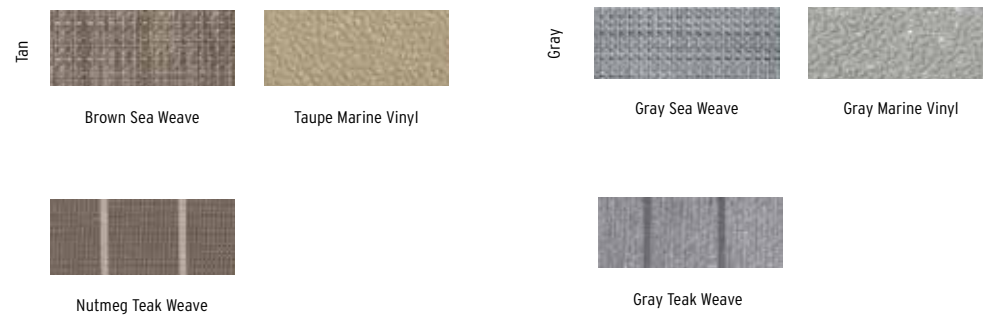

Black

FLOORING CHOICES

Tan

Brown Sea Weave

Taupe Marine Vinyl

Tan Teak Weave

Gray

Gray Sea Weave

Gray Marine Vinyl

Gray Teak Weave

TRIM PACKAGES

Spectre

Pearl

Imperial

Crimson

Optional Black Bimini Frame with
Optional Black Urethane Painted Tubes

MX COLOR CHOICES

ACCENT COLORS

UPHOLSTERY CHOICES

PANEL COLORS

FLOORING CHOICES

BIMINI TOP COLORS

Standard Black Powder Coated Rails, Deck Trim and Bimini Frame with Optional Black Urethane Painted Tubes

SLS COLOR CHOICES

Tan

Gray

FLOORING CHOICES

Brown Sea Weave

Gray Sea Weave

BIMINI TOP COLORS

Blue

Gray