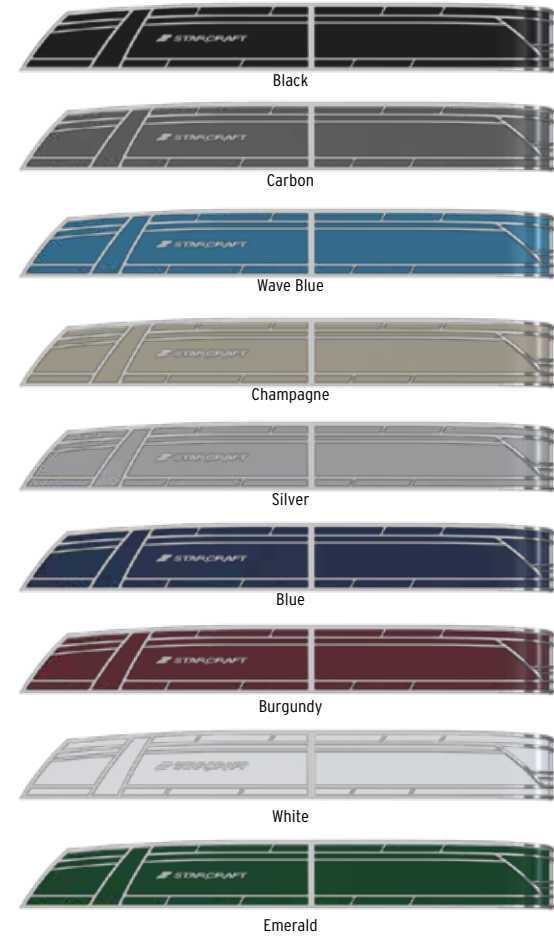

PANEL COLOR