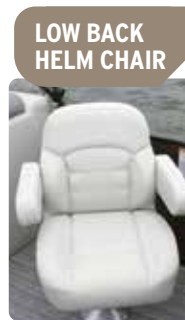

*Starcraft uses diurnal EPA certified tanks which may hold less than listed content by approximately 10%.

EXTENDED DECK WITH WIDE HANDLE 4-STEP STAINLESS LADDER

CONSOLE

LOW BACK HELM CHAIR

BOW LOUNGE

COLORS: