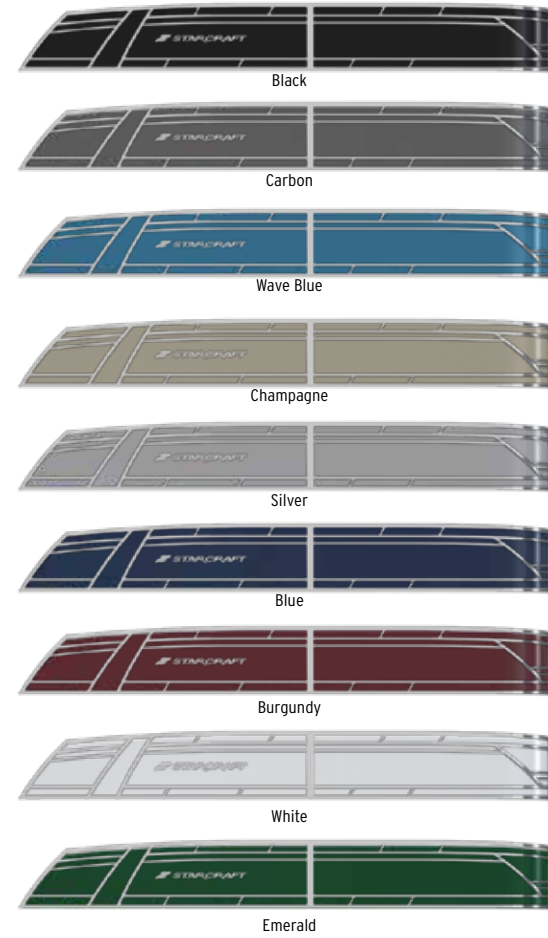

PANEL COLORS