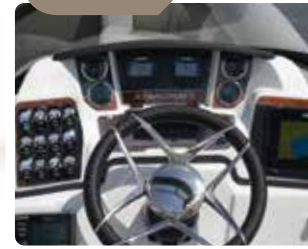

Max HP	Third Tube HP	Fuel Capacity (gal.)*	Length Overall	Beam	Max Capacity (lbs)	Dry Weight (lbs)	Capacity (Persons / lbs)	Fence Height	Transom Height	Tube Diameter	Aluminum Gauge

SX 25 Q DC	450	450	60	27'8"	102"	3075	4350	14 / 1950	27"	25"	27"	.100"
SX 25 R DC	450	450	60	27'8"	102"	3075	4350	14 / 1950	27"	25"	27"	.100"
SX 25 Q	450	450	60	27'8"	102"	3075	4350	14 / 1950	27"	25"	27"	.100"
SX 25 R	450	450	60	27'8"	102"	3075	4350	14 / 1950	27"	25"	27"	.100"
SX 25 DL DC	450	450	60	27'8"	102"	3075	4350	14 / 1950	27"	25"	27"	.100"
SX 25 DL DH	450	450	60	27'8"	102"	3075	4350	14 / 1950	27"	25"	27"	.100"
SX 25 DL	450	450	60	27'8"	102"	3075	4350	14 / 1950	27"	25"	27"	.100"
SX 23 Q DC	300	300	60	25'8"	102"	2825	3570	14 / 2000	27"	25"	27"	.100"
SX 23 R DC	300	300	60	25'8"	102"	2825	3570	14 / 2000	27"	25"	27"	.100"
SX 23 Q	300	300	60	25'8"	102"	2825	3570	14 / 2000	27"	25"	27"	.100"
SX 23 R	300	300	60	25'8"	102"	2825	3570	14 / 2000	27"	25"	27"	.100"
SX 23 DL DC	300	300	60	25'8"	102"	2825	3570	14 / 2000	27"	25"	27"	.100"
SX 23 DL DH	300	300	60	25'8"	102"	2825	3570	14 / 2000	27"	25"	27"	.100"
SX 23 DL	300	300	60	25'8"	102"	2825	3570	14 / 2000	27"	25"	27"	.100"

*Starcraft uses diurnal EPA certified tanks which may hold less than listed content by approximately 10%.

TRIM PACKAGES AVAILABLE:
(Shown with Optional Sport Arch)

CONSOLE

POPULAR OPTIONS:
CONSOLE/DASH

- Camera System
- In-dash GPS/Fish Finder

SOFT TOUCH VINYL FURNITURE

TABLES

- Additional Table with Cupholders

CANVAS

- Double Top (Includes Zipper Top)
- Quick Shade Aft Bimini Extension
- Color Coordinated Playpen Cover

GALLEY

- Refrigerator
- Lounge Arm Galley

REAR GALLEY

TUBES

- Standard Tubes with Lifetime Warranty
- Performance Shield
- Performance Strakes
- .100"-gauge Center Tube

REAR LOUNGE

MISCELLANEOUS

- Shore Power Hook-up
- Shallow Water Anchor
- Cell Phone Holder
- Porta Potti®