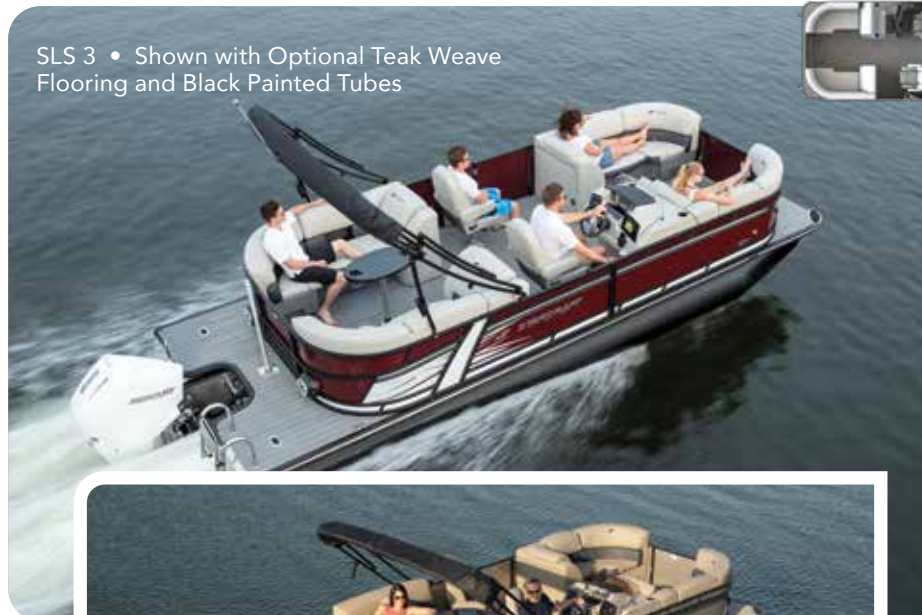

ACCENT GRAPHIC:

White	Gray

SLS 3 • Shown with Optional Teak Weave Flooring and Black Painted Tubes