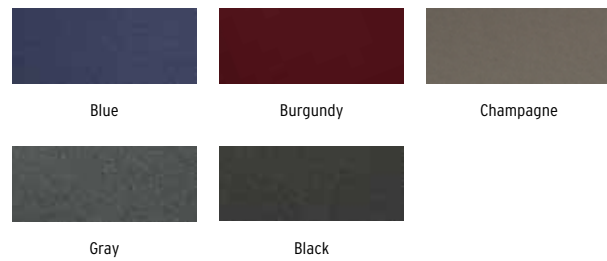

Black

FLOORING CHOICES

Tan

Brown Sea Weave

Taupe Marine Vinyl

Tan Teak Weave

Gray

Gray Sea Weave

MX COLOR CHOICES

ACCENT COLORS

UPHOLSTERY CHOICES

PANEL COLORS

FLOORING CHOICES

BIMINI TOP COLORS

Standard Black Powder Coated Rails, Deck Trim and Bimini Frame with Optional Black Urethane Painted Tubes

SLS COLOR CHOICES

UPHOLSTERY COLOR

PANEL COLOR

FLOORING CHOICES

BIMINI TOP COLOR

Standard Black Powder Coated Rails, Deck Trim and Bimini Frame with Optional Black Urethane Painted Tubes

EX CRUISE FISH COLOR CHOICES

ACCENT COLORS

Tan

Gray

FLOORING CHOICES

Brown Sea Weave

Gray Sea Weave

BIMINI TOP COLORS

Blue

Gray