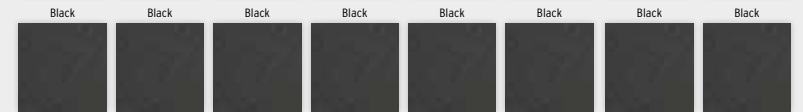

BIMINI TOP
COLORS