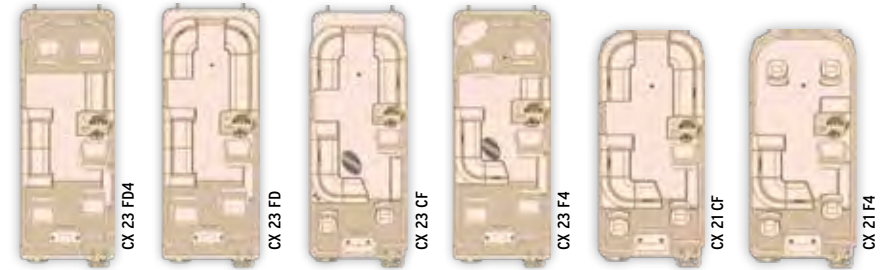

POPULAR OPTIONS:

PERFORMANCE PACKAGES (See page 4 for details)

- Weekender Package
- GLS Package
- Big Water Edition
- Coastal Edition
- PTS Performance Package
- HMX PR25/20 Performance Package

FLOORING

- Vinyl Floor
- Sea Weave
- Teak Weave
- Synthetic Teak

STEERING

- Sea Star Hydraulic Steering
- Power Assist Steering
- Extreme Steering

ELECTRICAL

- Concealed Mood Lights
- Lighted Cupholders
- Babbito Underdeck Lighting
- Depth Finder
- GPS Speedometer with Pigtail
- In-dash GPS/Fish Finder (Humminbird Helix 5 or Lowrance HDS 7)
- Camera System for HDS 7 / NSS 7
- Lake Water Washdown
- Minn Kota Talon Shallow Water Anchor
- Kicker KMC10 Stereo with Bluetooth® & Kicker Speakers
- Engine-house Dual Battery System

CANVAS

- Playpen Cover
- Full Camper Enclosure
- Half Camper Enclosure with Bow Cover
- Double Top
- Power Canopy
- 10' Bimini Top
- Tailoring Legs

TUBES

- In-floor Storage (Requires Center Tube)
- Performance Shield
- Sila Shield Protective Tube Coating

MISCELLANEOUS

- Extra Table Kit
- Deck Mounted Ski Tow
- Underdeck Mounted Ski Tow
- Porta Potti®
- Cooler Table
- "Heavy Hat" Understructure
- Raised Helm Platform
- Stainless Steel Rubrail
- Black Anodized Rail, Deck Trim & Top
- Black Painted Tubes
- Lounge Arm Galley
- Extended Rear Deck