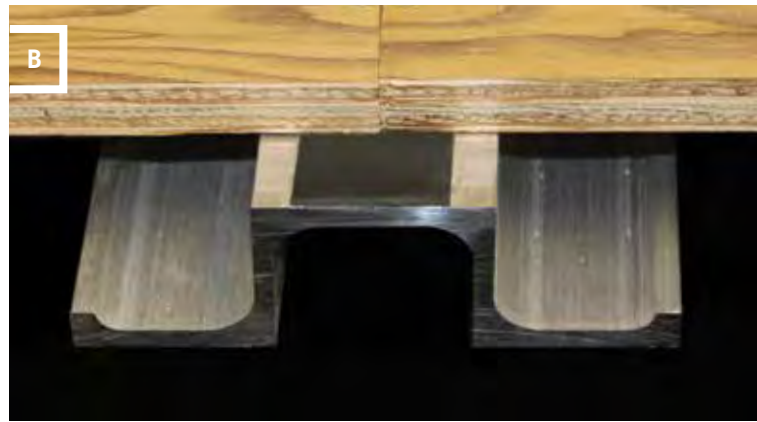

CROSS CHANNEL CONSTRUCTION: Provides superior chassis strength. The transom area is supported with up to 3/16" hat-channel construction using twice the number of fixtures as other pontoons. This provides the strength needed to handle the high torque of today's large engines.

- A HAT-CHANNEL CONSTRUCTION:** It all begins with strength points of .250" (heavy) and .125" (standard) gauge extruded aluminum hat-channels that are 6" wide and secured with 8 bolts spanning our 6" wide deck risers. This creates the widest base in the industry and gives our pontoons greater stability without adding unnecessary weight. Combine that with a .190" gauge aluminum transom that's through-bolted with up to 20 bolts and footed deck risers that prevent tube fatigue, and you see why Starcraft backs its industry-leading construction with a Limited Lifetime Warranty on every product. ("Heavy" hat-channel shown.)
- B CONSTRUCTED FOR ENDURANCE:** 3/4", 7-ply pressure treated plywood through-bolted and screwed to the hat channels to create the strongest seams in the industry. ("Heavy" hat-channel shown).
- C FENCE & RAILING:** Features foam backing to prevent rattling and fully welded and anodized railing to add strength. Anodized welds are never painted. It's all backed by a 6-year warranty.
- D THROUGH-BOLTED TRANSMOM:** Made of up to .190" gauge aluminum and supported with up to 20 stainless bolts to handle today's higher horsepower engines.
- E 4-POINT DECK TO HULL FUSION:** Starcraft deck brackets have 4 points of fusion for an extended area of contact with the tube. In addition to providing increased strength and support, this reduces frame twist and racking in rough water and guards against tube fatigue.