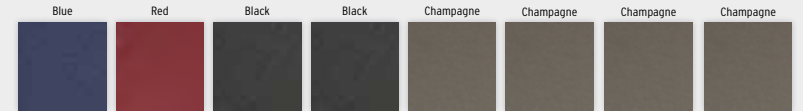

BIMINI TOP
COLORS