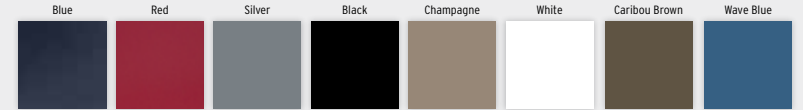

CARPET FLOORING
(STANDARD)

24 oz. Mica Mist

STERN VINYL FLOORING
(STANDARD)

Brown Sea Weave

VINYL UPHOLSTERY
(STANDARD)

Sand Dollar

COLOR PANEL
OPTIONS