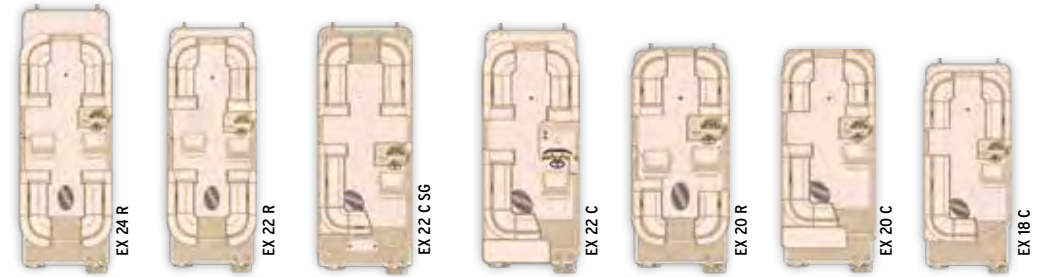

COLORS:

- Blue
- Wave Blue
- Red
- Caribou Brown
- Champagne
- White
- Silver
- Black

ACCENT COLORS:

- Champagne
- White
- Silver
- Black

SPORT PACKAGE INTERIOR ACCENT COLORS:

- Blue
- Red
- Black