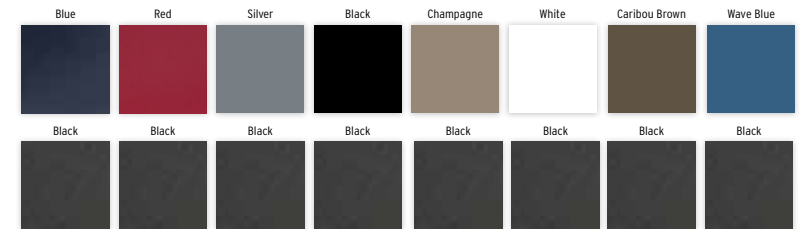

CARPET FLOORING
(STANDARD)

24 oz. Midnight Star

STERN VINYL FLOORING
(STANDARD)

Gray Sea Weave

VINYL UPHOLSTERY
(STANDARD)

Distinct Quicksilver

COLOR PANEL
OPTIONS