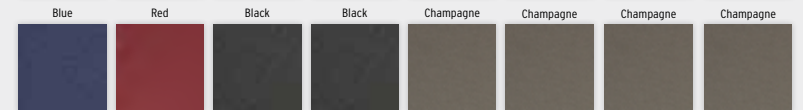

BIMINI TOP
COLORS