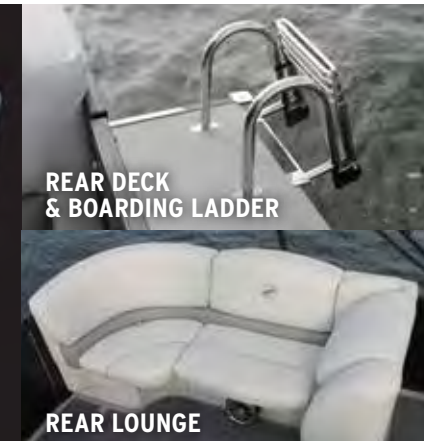

SLS 5

Shown with Black Painted Tubes & Full Vinyl Floor

COLORS:

SPORT GRAPHIC COLORS:

CONSOLE

HIGH BACK HELM CHAIR

STANDARD THIRD TUBE WITH HMX

REAR DECK & BOARDING LADDER