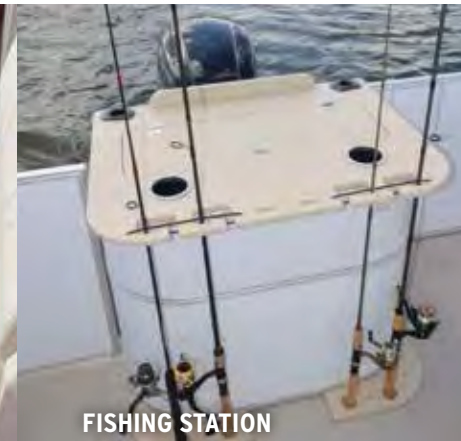

FISHING STATION