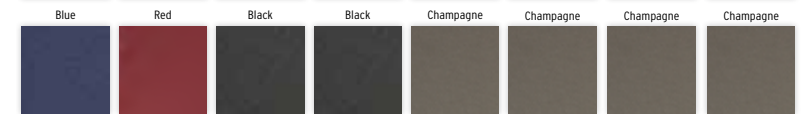

BIMINI TOP
COLORS