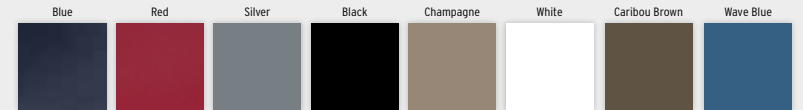

CARPET FLOORING
(STANDARD)

24 oz. Mica Mist

STERN VINYL FLOORING
(STANDARD)

Brown Sea Weave

VINYL UPHOLSTERY
(STANDARD)

Sand Dollar

COLOR PANEL
OPTIONS