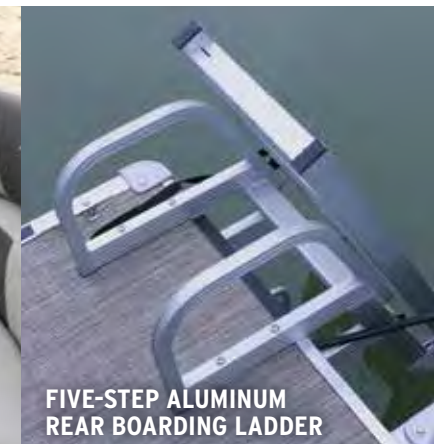

- Blue
- Red
- Black

CONSOLE

LOW BACK HELM CHAIR

FURNITURE

FIVE-STEP ALUMINUM REAR BOARDING LADDER

EX 22 R

Shown with Optional GLS Package, Weekender Package, Deck Mounted Ski Tow, Stainless Steel 4-step Ladder, and Sea Weave Flooring