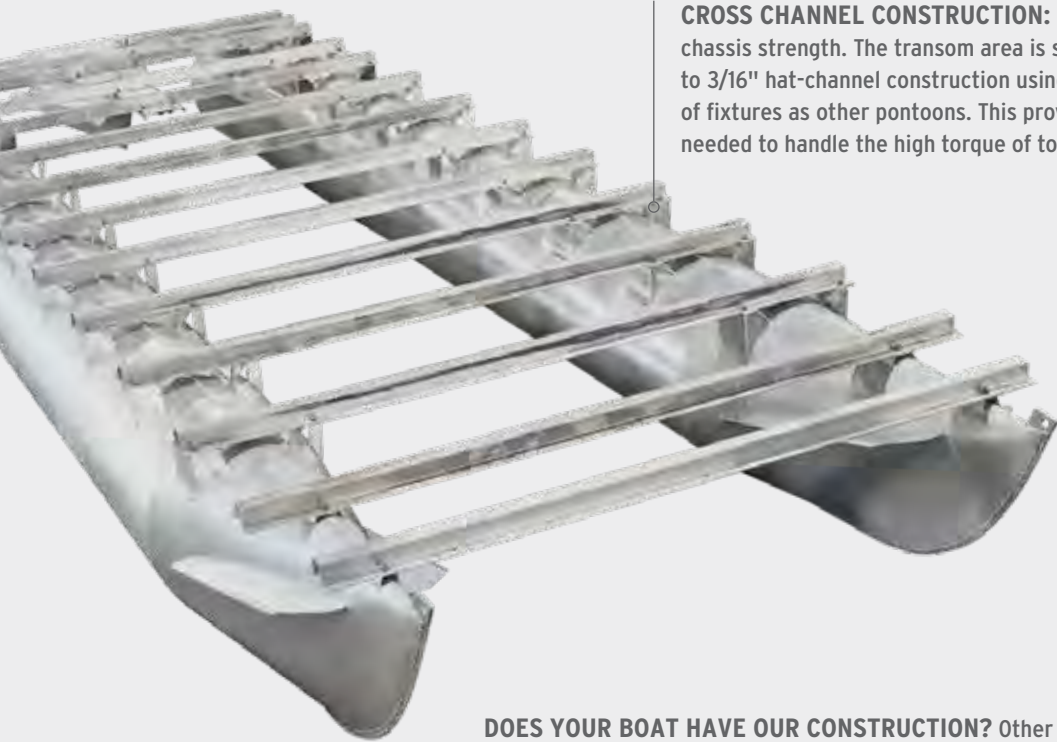

CROSS CHANNEL CONSTRUCTION: Provides superior chassis strength. The transom area is supported with up to 3/16" hat-channel construction using twice the number of fixtures as other pontoons. This provides the strength needed to handle the high torque of today's large engines.