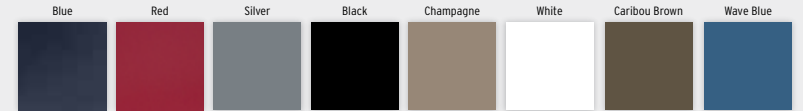

CARPET FLOORING
(STANDARD)

24 oz. Midnight Star

STERN VINYL FLOORING
(STANDARD)

Gray Sea Weave

VINYL UPHOLSTERY
(STANDARD)

Distinct Quicksilver

COLOR PANEL
OPTIONS