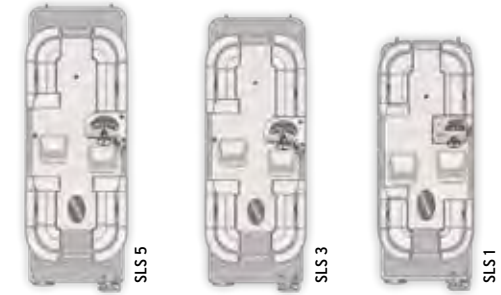

POPULAR OPTIONS:

PERFORMANCE PACKAGES (See page 4 for details)

- Premium Sound Package
- Tow, Stereo & Speaker Package
- Big Water Edition
- Coastal Edition

FLOORING

- Vinyl Floor
- Sea Weave
- Teak Weave
- Synthetic Teak

STEERING

- Power Assist Steering

ELECTRICAL

- Concealed Mood Lighting
- Lighted Cupholders
- Babbito Underdeck Lighting
- Underwater Lighting
- Depth Finder
- GPS Speedometer with Pigtail
- Camera System for HDS7 / NSS 7 System
- In-dash GPS/Fish Finder (Humminbird Helix 5 or Lowrance HDS 7)
- Lake Water Wash Down
- Minnkota Talon Shallow Water Anchor
- Rear-facing Speakers
- Engine-house Dual Battery Switch

CANVAS

- Playpen Cover
- Full Camper
- Half Camper with Bow Cover
- Double Top
- Power Canopy

TUBES

- In-floor Storage
- Sila Shield Protective Tube Coating
- Black Painted Tubes

MISCELLANEOUS

- Porta Potti®
- Cooler Table
- Extra Table Kit
- Underdeck Mounted Ski Tow
- Deck Mounted Ski Tow
- Gate Seat

AVAILABLE PACKAGES:

HMX PR25/20 PERFORMANCE PACKAGE (STANDARD)

- GLS Interior Package (Standard)
- Gray Interior Theme

SUPER SPORT PACKAGE

- Color Accented Interior
- Color Accented Graphic

PREMIUM SOUND PACKAGE

- Kicker KMC20 Stereo
- 6 Kicker Speakers
- Kicker Subwoofer
- Kicker 5-Channel Amplifier

TOW, STEREO & SPEAKER PACKAGE

- Wake Tower
- Wake Tower Bimini Top
- Wake Tower Board Racks
- 2- Kicker 8" Wake Tower Speakers with 2 Channel Amp
- Kicker KMC20 Stereo
- 6 Kicker Speakers
- Kicker Subwoofer
- Kicker 5-Channel Amplifier

Shown with Black Painted Tubes & Full Vinyl Floor

COLORS:

SPORT GRAPHIC COLORS:

Shown with Optional Rear-facing Speakers with Remote Touch Pad & Black Painted Tubes