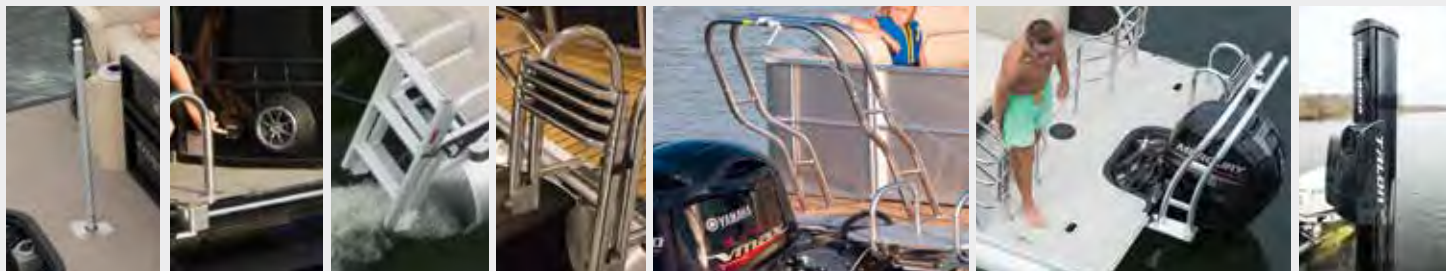

EXTERIOR

- Ski Pylon
- Rear-Facing Speakers with Remote Touch Pad
- Five-Step Rear Boarding Ladder
- Stainless Steel Four-Step Ladder
- Deck-Mounted Ski Tow
- Underdeck Ski Tow
- Minnkota Shallow Water Anchor
- Sila Shield Aluminum Protective Coating

SILA SHIELD