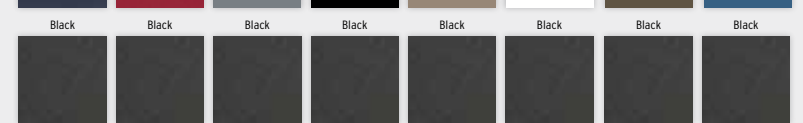

BIMINI TOP
COLORS