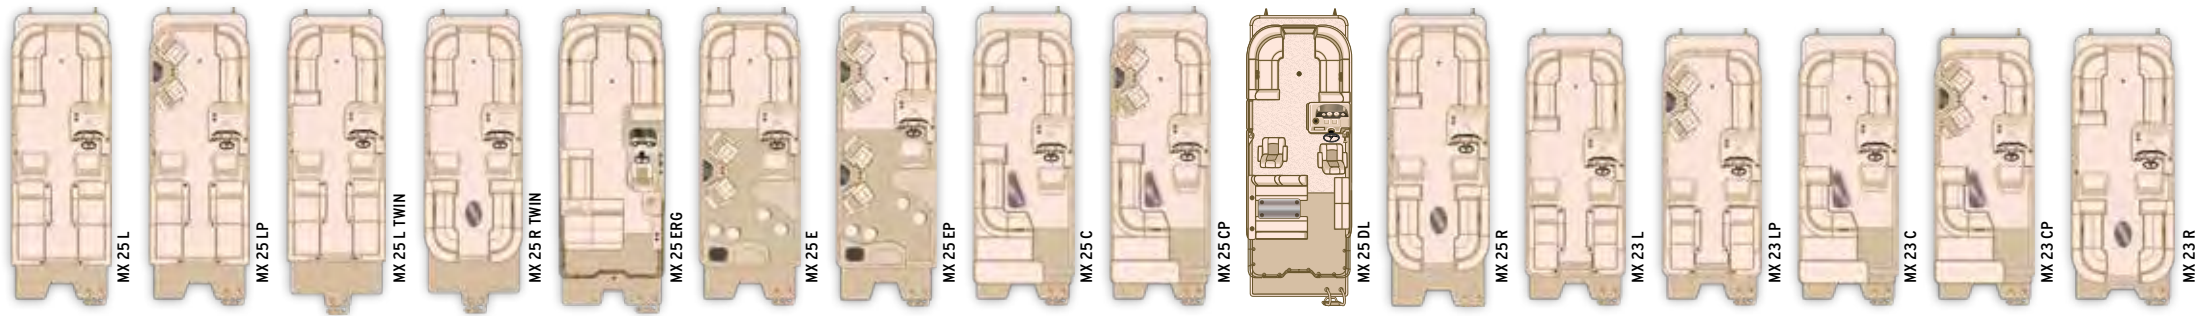

POPULAR OPTIONS:

1. PERFORMANCE PACKAGES (See page 4 for details)
2. MX Premium Package
   - GLS Package
   - Sport Arch Premium
   - Sound Package
   - Salt Water Edition
   - HMX Performance Package
   - MX Prestige Package
   - Sport Arch Package
   - Big Water Edition
   - PTS Performance Package
   - HMX PR25/20 Performance Package

FLOORING

- Vinyl Floor
- Snap-in Carpet (requires Vinyl Flooring)
- Sea Weave
- Teak Weave
- Synthetic Teak

STEERING

- Sea Star Hydraulic Steering
- Power Assist Steering

ELECTRICAL

- Concealed Mood
- Babbito Underdeck Lighting
- Depth Finder
- Lake Water Washdown
- In-dash GPS/Fish Finder (Humminbird Helix 5 or Lowrance HDS 7)
- Minnkota Talon Shallow Water Anchor
- Engine-house Dual Battery System
- Lighted Cupholders
- Underwater Lighting
- MTS 1.0 (Murphy Touch Screen)
- Rear-facing Speakers

CANVAS

- Playpen Cover
- Full Camper Enclosure
- Half Camper Enclosure with Bow Cover
- Double Top
- Power Canopy

MISCELLANEOUS

- Extra Table Kit
- Porta Potti®
- Gate Seat
- Raised Helm Platform
- Black Anodized Rails, Deck Trim, & Top Frame
- Deck Mounted Ski Tow
- Cooler Table
- Stainless Steel Grill
- Black Painted Tubes
- Underdeck Mounted Ski Tow

AVAILABLE PACKAGES

PREMIUM PACKAGE

- Helm Platform
- Black Anodized Rails & Trim
- Lighted Cupholders
- Interior Floor Lights
- MX Upholstery
- Stainless Rubrail
- Babbito Underdeck Lighting

PRESTIGE PACKAGE

- MX Premium Package
- Dash Treatment
- Stainless Grab Handles
- MTS 1.0 Murphy Touch Screen

GLS INTERIOR PACKAGE

- Gray Interior Theme

SPORT ARCH PACKAGE

- Kicker KMC20 Stereo
- Tow Point with Main Bimini and Brow Bimini
- Sport Arch Premium Sound Package
- Kicker 5-Channel Amplifier (Requires Engine-house Dual Battery System)
- 6-Kicker Speakers
- Kicker Subwoofer
- 2-kicker Arch Speakers with 2 Channel Amp