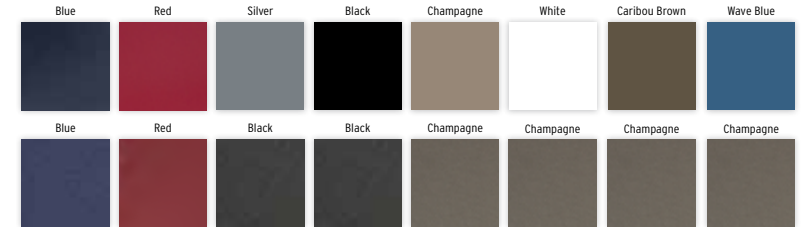

CARPET FLOORING
(STANDARD)

24 oz. Mica Mist

STERN VINYL FLOORING
(STANDARD)

Brown Sea Weave

VINYL UPHOLSTERY
(STANDARD)

Distinct Milkweed

COLOR PANEL
OPTIONS