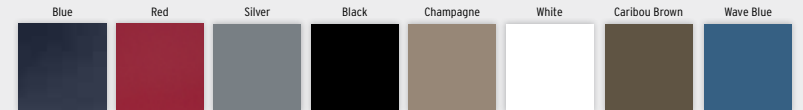

CARPET FLOORING
(STANDARD)

24 oz. Midnight Star

STERN VINYL FLOORING
(STANDARD)

Gray Sea Weave

VINYL UPHOLSTERY
(STANDARD)

Distinct Quicksilver

COLOR PANEL
OPTIONS