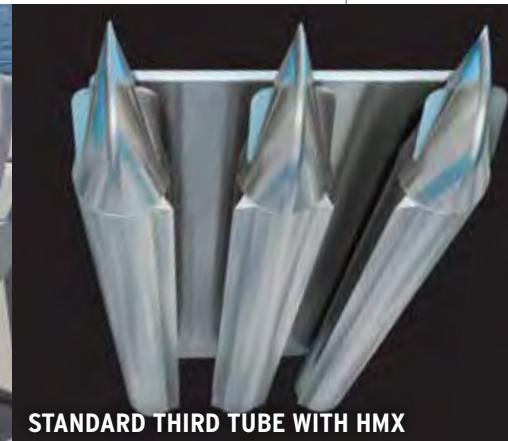

REAR DECK & BOARDING LADDER

REAR LOUNGE

STANDARD THIRD TUBE WITH HMX