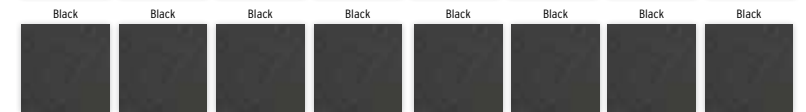

BIMINI TOP
COLORS