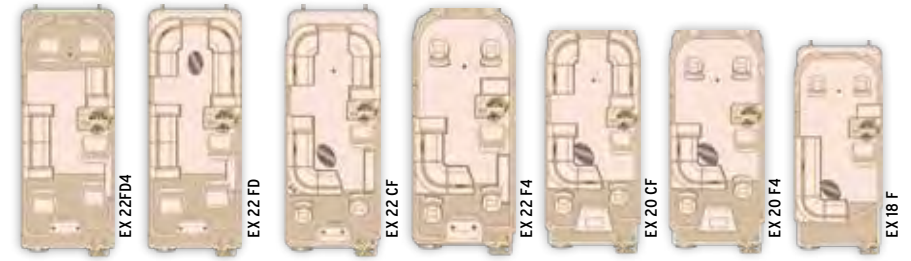

COLORS:

Blue Wave Blue Red Caribou Brown Champagne White Black

ACCENT COLORS:

Champagne White Black Silver