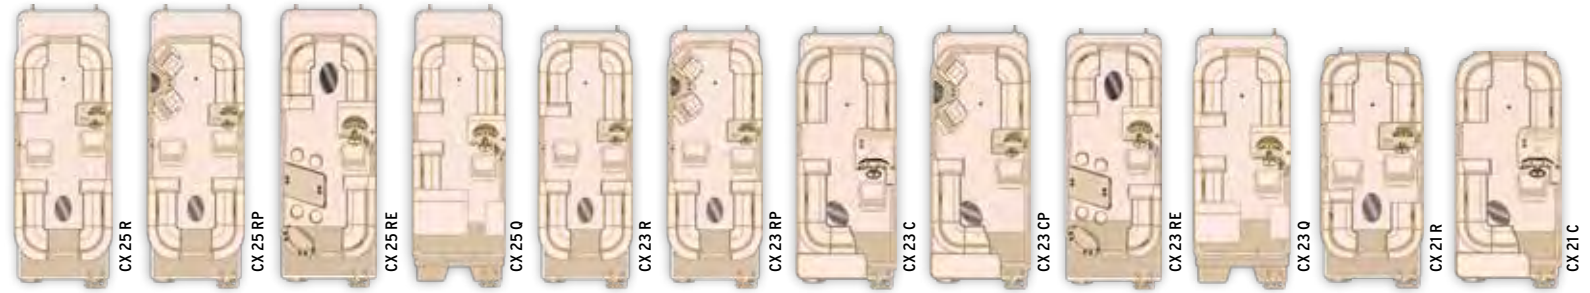

WEEKENDER PACKAGE

- Color Coordinated Mood Lighting
- Cooler Storage Table

GLS INTERIOR PACKAGE

- Gray Interior Theme

CX SUPERSPORT PACKAGE

- Color Accented Interior
- Color Accented Graphic

COLORS:

SPORT GRAPHIC COLORS: