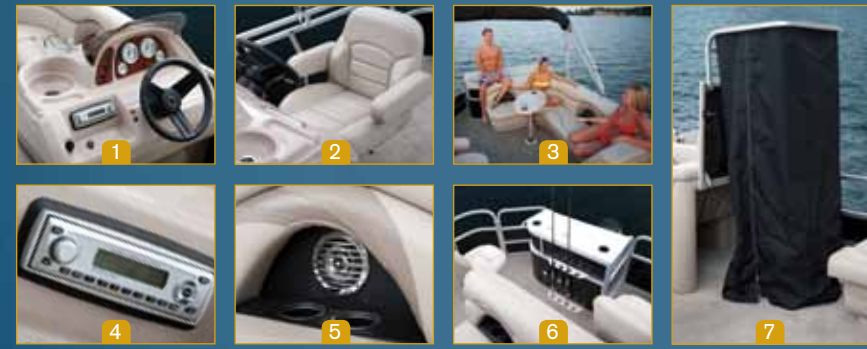

- 1) **DRIVER'S CONSOLE** — is fully featured to put you firmly in control and includes a built-in sink for added convenience.
- 2) **CAPTAIN'S CHAIR** — features high-quality, durable upholstery and is designed for maximum comfort at the helm.
- 3) **CRUISING FEATURES** — include spacious L group seating and large sundeck.
- 4) **QUALITY INSTRUMENTS** — include a radio with MP3 connection that comes standard on every Stardeck.
- 5) **CUP HOLDERS AND SPEAKERS** — include recessed cup holders to keep beverages safely tucked away and built-in speakers for premium sound throughout the pontoon.
- 6) **FISHING FEATURES** — offer plenty of room to reel in your catch with a solid surface fishing station, rod holder and a built-in cup holder.
- 7) **POP-UP CHANGING ROOM** — offers privacy and convenience on the water.