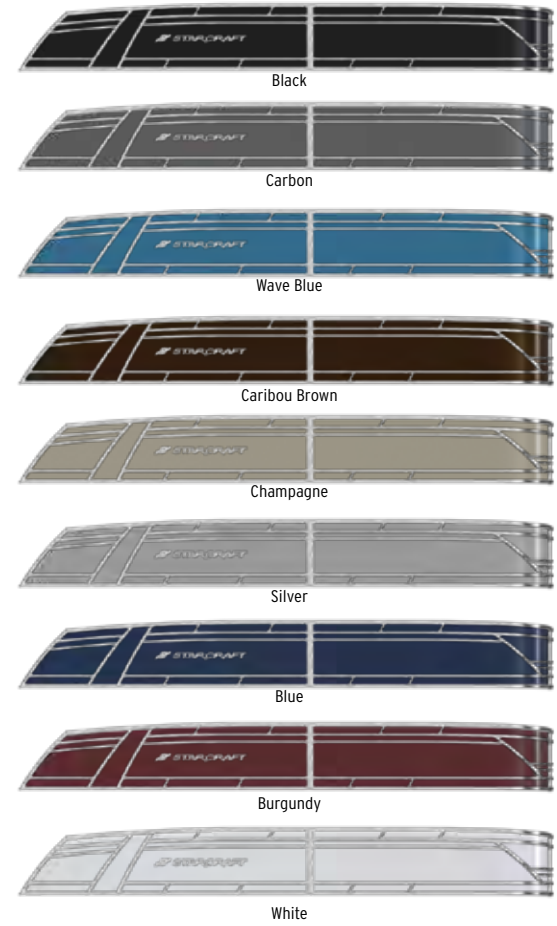

For an interactive experience, visit starcraftmarine.com.

SX COLOR CHOICES

UPHOLSTERY CHOICES

VINYL UPHOLSTERY
(STANDARD)
Tan

VINYL UPHOLSTERY
(STANDARD)
White

VINYL UPHOLSTERY
(STANDARD)
White

BIMINI TOP COLOR

Black

FLOORING CHOICES

Tan

Brown Sea Weave

Taupe Marine Vinyl

Tan Teak Weave

Gray

Gray Sea Weave

MX COLOR CHOICES

ACCENT COLORS

UPHOLSTERY CHOICES

PANEL COLORS

FLOORING CHOICES

BIMINI TOP COLORS

Optional Black Anodized Rails, Deck Trim and Bimini Frame with Optional Black Urethane Painted Tubes

SLS COLOR CHOICES

ACCENT COLORS

UPHOLSTERY CHOICES

PANEL COLORS

FLOORING CHOICES

BIMINI TOP COLORS

Optional Black Anodized Rails, Deck Trim and Bimini Frame with Optional Black Urethane Painted Tubes

CX CRUISE FISH COLOR CHOICES