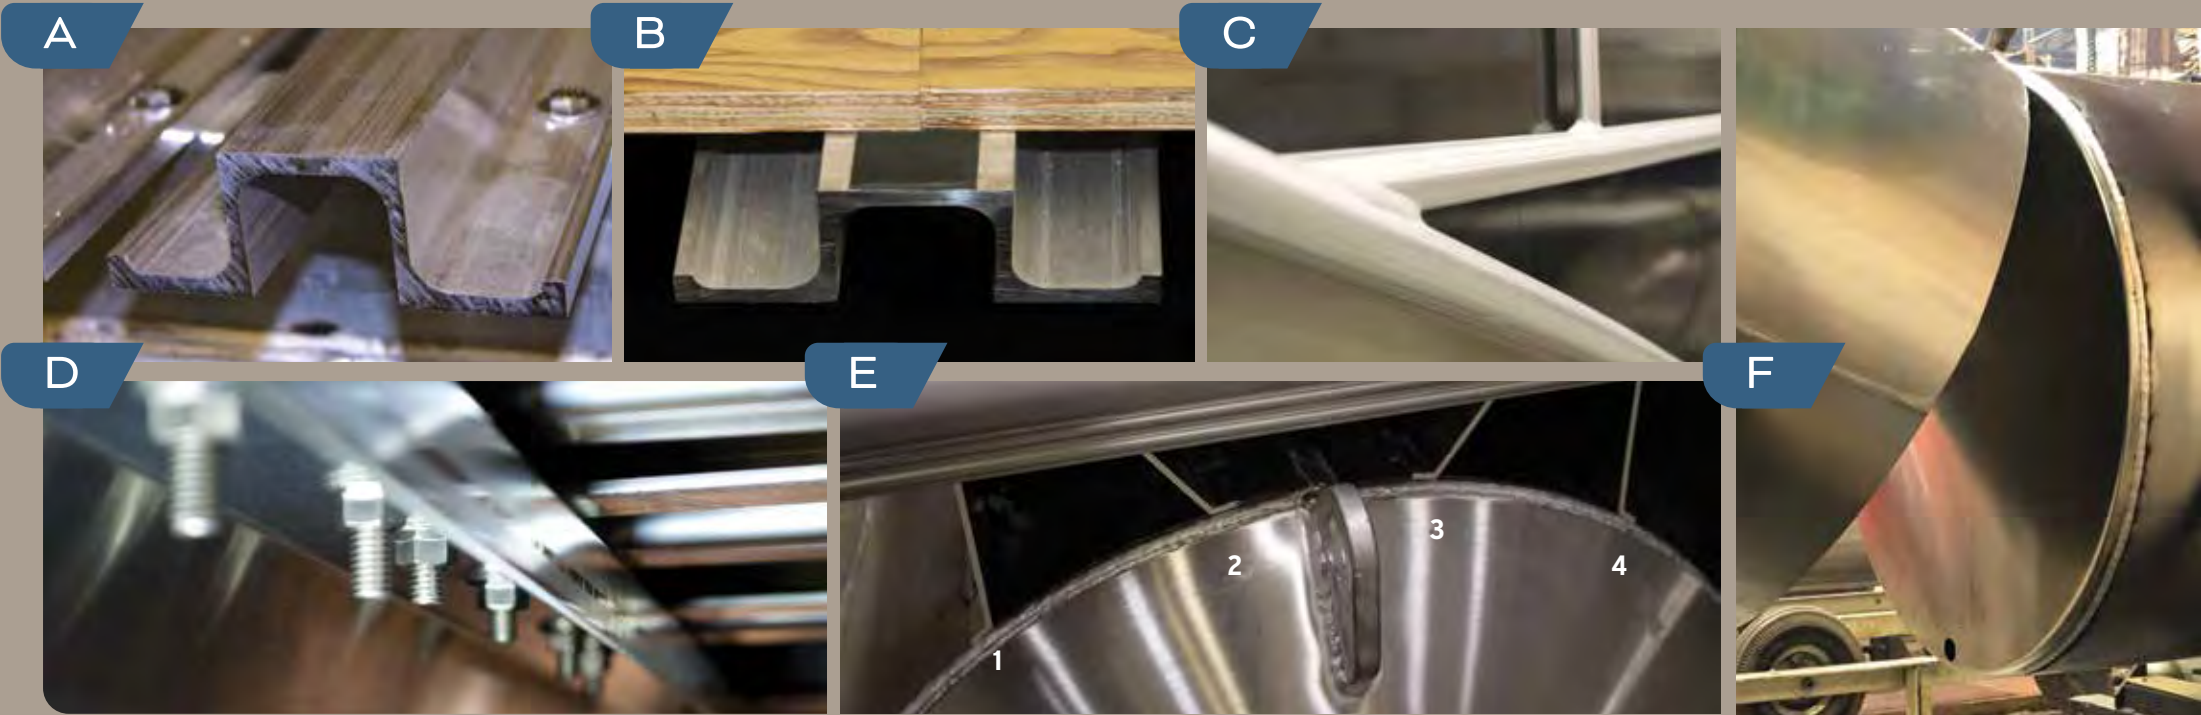

- **A** — **HAT-CHANNEL CONSTRUCTION:** It all begins with strength points of .250" (heavy) and .125" (standard) gauge extruded aluminum hat channels that are 6" wide and secured with eight bolts spanning our 6" wide deck risers. This creates the widest base in the industry and gives our pontoons greater stability without adding unnecessary weight. Combine that with a .190"-gauge aluminum transom that's through-bolted with up to 20 bolts and footed deck risers that prevent tube fatigue, and you see why Starcraft backs its industry-leading construction with a Limited Lifetime Warranty on every product. ("Heavy" hat channel shown.)
- **B** — **CONSTRUCTED FOR ENDURANCE:** 3/4", 7-ply pressure treated plywood through-bolted and screwed to the hat channels to create the strongest seams in the industry. ("Heavy" hat channel shown.)
- **C** — **FENCE & RAILING:** Features foam backing to prevent rattling and fully welded and anodized railing to add strength. Anodized welds are never painted. It's all backed by a 6-year warranty.
- **D** — **THROUGH-BOLTED TRANSOM:** Made of up to .190"-gauge aluminum and supported with up to 20 stainless bolts to handle today's higher horsepower engines.
- **E** — **4-POINT DECK TO HULL FUSION:** Starcraft deck brackets have four points of fusion for an extended area of contact with the tube. In addition to providing increased strength and support, this reduces frame twist and racking in rough water and guards against tube fatigue.
- **F** — **TUBES:** Our tubes feature air-tight construction with a completely welded-in baffle at each chamber, plus a drain at the bottom. A drain plug at the rear of the tube allows water to be completely removed from the tube if necessary.