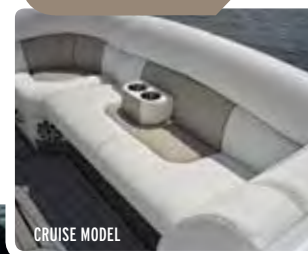

REAR LOUNGE

CRUISE MODEL

POPULAR OPTIONS:
PERFORMANCE PACKAGES
(See page 6 for details)

- Big Water Edition
- Coastal Edition

FLOORING

- Vinyl Floor with Snap-in EVA Soft Touch Traction Mat
- Teak Weave
- Sea Weave

ELECTRICAL

- Shore Power Hook-up
- Camera System for HDS-7/ NSS7 System
- Minn Kota® Talon Shallow Water Anchor
- Deluxe Sport Arch Speakers
- Cell Phone Charger

CANVAS

- Power Canopy

MISCELLANEOUS

- Porta Potti®
- Refrigerator - Requires Shore Power (N/A on R models)
- Stainless Steel Grill
- Sport Arch
- Full Windshield
- Cell Phone Holder