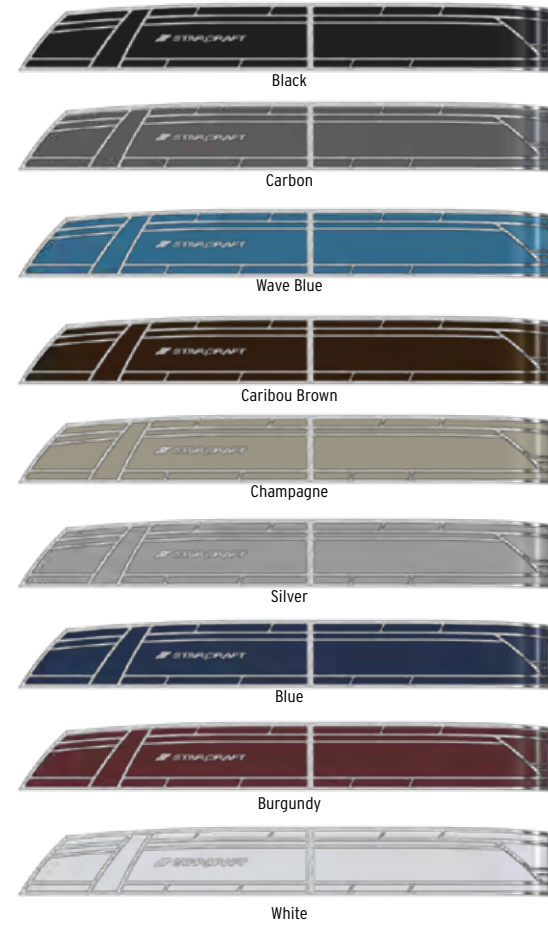

For an interactive experience, visit starcraftmarine.com.

SX COLOR CHOICES

UPHOLSTERY CHOICES

VINYL UPHOLSTERY
(STANDARD)
Tan

VINYL UPHOLSTERY
(STANDARD)
White

VINYL UPHOLSTERY
(STANDARD)
White

BIMINI TOP COLOR

Black

FLOORING CHOICES

Tan

Brown Sea Weave

Taupe Marine Vinyl

Tan Teak Weave

Gray

Gray Sea Weave

MX COLOR CHOICES

ACCENT COLORS

UPHOLSTERY CHOICES

PANEL COLORS

FLOORING CHOICES

BIMINI TOP COLORS

Optional Black Anodized Rails, Deck Trim and Bimini Frame with Optional Black Urethane Painted Tubes

SLS COLOR CHOICES

ACCENT COLORS

UPHOLSTERY CHOICES

PANEL COLORS

FLOORING CHOICES

BIMINI TOP COLORS

Optional Black Anodized Rails, Deck Trim and Bimini Frame with Optional Black Urethane Painted Tubes

CX CRUISE FISH COLOR CHOICES