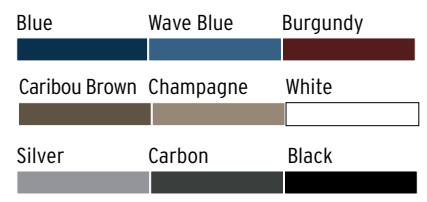

Max HP*	Third Tube HP	Fuel Capacity (gal.)**	Length Overall	Beam	Max Capacity (lbs)	Dry Weight (lbs)	Capacity (Persons / lbs)	Fence Height	Transom Height	Tube Diameter	Aluminum Gauge
CX 25 DL	175	300	38	25'10"	102"	2590	2471	14 / 1905	27"	20"	25"	.080"
CX 25 DL Bar	N/A	300	60	25'10"	102"	2590	2471	14 / 1905	27"	20"	25"	.080"
CX 25 R	175	300	38	25'10"	102"	2590	2471	14 / 1905	27"	20"	25"	.080"
CX 25 RP	175	300	38	25'10"	102"	2590	2471	14 / 1905	27"	20"	25"	.080"
CX 25 RL	175	300	38	25'10"	102"	2590	2471	14 / 1905	27"	20"	25"	.080"
CX 25 Q DH	175	300	38	25'10"	102"	2590	2471	14 / 1905	27"	20"	25"	.080"
CX 25 Q	175	300	38	25'10"	102"	2590	2471	14 / 1905	27"	20"	25"	.080"
CX 25 E	175	300	38	25'10"	102"	2590	2471	14 / 1905	27"	20"	25"	.080"
CX 23 DL	150	300	38	23'10"	102"	2320	2100	12 / 1650	27"	20"	25"	.080"
CX 23 DL Bar	N/A	300	60	23'10"	102"	2320	2100	12 / 1650	27"	20"	25"	.080"
CX 23 R	150	300	38	23'10"	102"	2320	2100	12 / 1650	27"	20"	25"	.080"
CX 23 RP	150	300	38	23'10"	102"	2320	2100	12 / 1650	27"	20"	25"	.080"
CX 23 RL	150	300	38	23'10"	102"	2320	2100	12 / 1650	27"	20"	25"	.080"
CX 23 Q DH	150	300	38	23'10"	102"	2320	2100	12 / 1650	27"	20"	25"	.080"
CX 23 Q	150	300	38	23'10"	102"	2320	2100	12 / 1650	27"	20"	25"	.080"
CX 23 E	150	300	38	23'10"	102"	2320	2100	12 / 1650	27"	20"	25"	.080"
CX 23 CP	150	300	38	23'10"	102"	2320	2100	12 / 1650	27"	20"	25"	.080"
CX 23 C	150	300	38	23'10"	102"	2320	2100	12 / 1650	27"	20"	25"	.080"
CX 21 DL	125	200	21	20'10"	102"	2110	1850	10 / 1410	27"	20"	25"	.080"
CX 21 R	125	200	21	20'10"	102"	2110	1850	10 / 1410	27"	20"	25"	.080"
CX 21 C	125	200	21	20'10"	102"	2110	1850	10 / 1410	27"	20"	25"	.080"

EXTENDED DECK WITH WIDE HANDLE 4-STEP STAINLESS LADDER

CONSOLE

BOW LOUNGE

HIGH BACK HELM CHAIR

1. **POPULAR OPTIONS:**
2. **PERFORMANCE PACKAGES**
   (See page 6 for details)
3. Big Water Edition
   - Coastal Edition
   - PTS Performance Package
   - HMX PR25/20 Performance Package