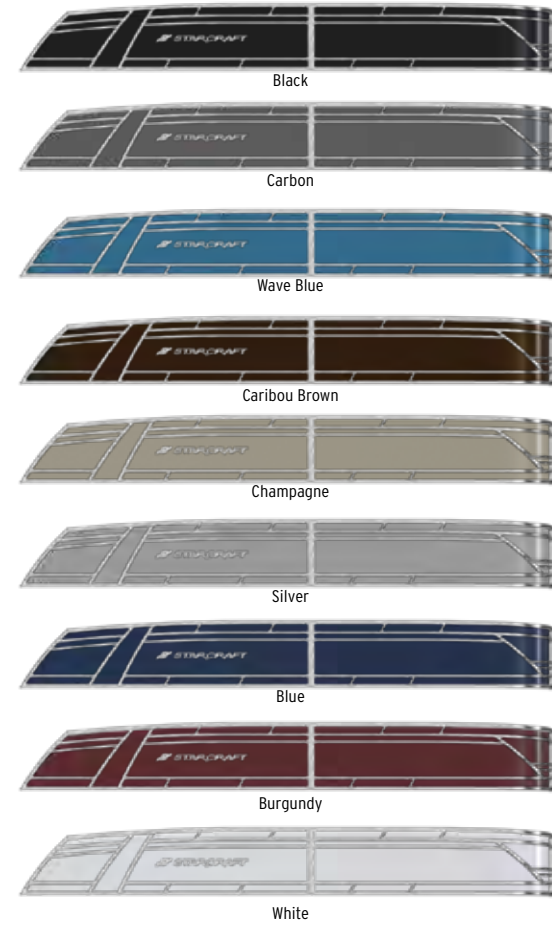

PANEL COLOR