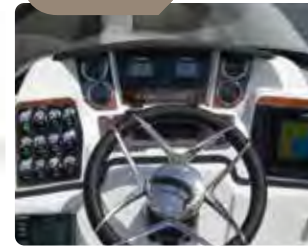

Max HP	Third Tube HP	Fuel Capacity (gal.)*	Length Overall	Beam	Max Capacity (lbs)	Dry Weight (lbs)	Capacity (Persons / lbs)	Fence Height	Transom Height	Tube Diameter	Aluminum Gauge

SX 25 Q DC	300	300	60	27'8"	102"	2950	4300	15 / 2115	27"	25"	25"	.100"
SX 25 R DC	300	300	60	27'8"	102"	2950	4300	15 / 2115	27"	25"	25"	.100"
SX 25 C DC	300	300	60	27'8"	102"	2950	4300	15 / 2115	27"	25"	25"	.100"
SX 25 L DC	300	300	60	27'8"	102"	2950	4300	15 / 2115	27"	25"	25"	.100"
SX 25 Q	300	300	60	27'8"	102"	2950	4300	15 / 2115	27"	25"	25"	.100"
SX 25 R	300	300	60	27'8"	102"	2950	4300	15 / 2115	27"	25"	25"	.100"
SX 25 C	300	300	60	27'8"	102"	2950	4300	15 / 2115	27"	25"	25"	.100"
SX 25 L	300	300	60	27'8"	102"	2950	4300	15 / 2115	27"	25"	25"	.100"
SX 23 Q DC	300	300	60	25'8"	102"	2775	3150	13 / 1835	27"	25"	25"	.100"
SX 23 R DC	300	300	60	25'8"	102"	2775	3150	13 / 1835	27"	25"	25"	.100"
SX 23 C DC	300	300	60	25'8"	102"	2775	3150	13 / 1835	27"	25"	25"	.100"
SX 23 L DC	300	300	60	25'8"	102"	2775	3150	13 / 1835	27"	25"	25"	.100"
SX 23 Q	300	300	60	25'8"	102"	2775	3150	13 / 1835	27"	25"	25"	.100"
SX 23 R	300	300	60	25'8"	102"	2775	3150	13 / 1835	27"	25"	25"	.100"
SX 23 C	300	300	60	25'8"	102"	2775	3150	13 / 1835	27"	25"	25"	.100"
SX 23 L	300	300	60	25'8"	102"	2775	3150	13 / 1835	27"	25"	25"	.100"

*Starcraft uses diurnal EPA certified tanks which may hold less than listed content by approximately 10%.

TRIM PACKAGES AVAILABLE:
(Shown with Optional Sport Arch)

CONSOLE

SOFT TOUCH VINYL FURNITURE

REAR GALLEY

REAR LOUNGE

POPULAR OPTIONS:
PERFORMANCE PACKAGES
(See page 6 for details)

- Big Water Edition
- Coastal Edition

FLOORING

- Vinyl Floor with Snap-in EVA Soft Touch Traction Mat
- Teak Weave
- Sea Weave

ELECTRICAL

- Shore Power Hook-up
- Camera System for HDS-7/ NSS7 System
- Minn Kota® Talon Shallow Water Anchor
- Deluxe Sport Arch Speakers
- Cell Phone Charger

CANVAS

- Power Canopy

MISCELLANEOUS