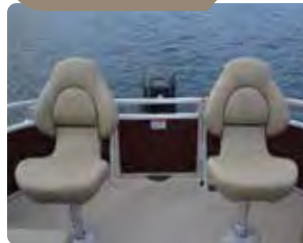

FISHING SEATS