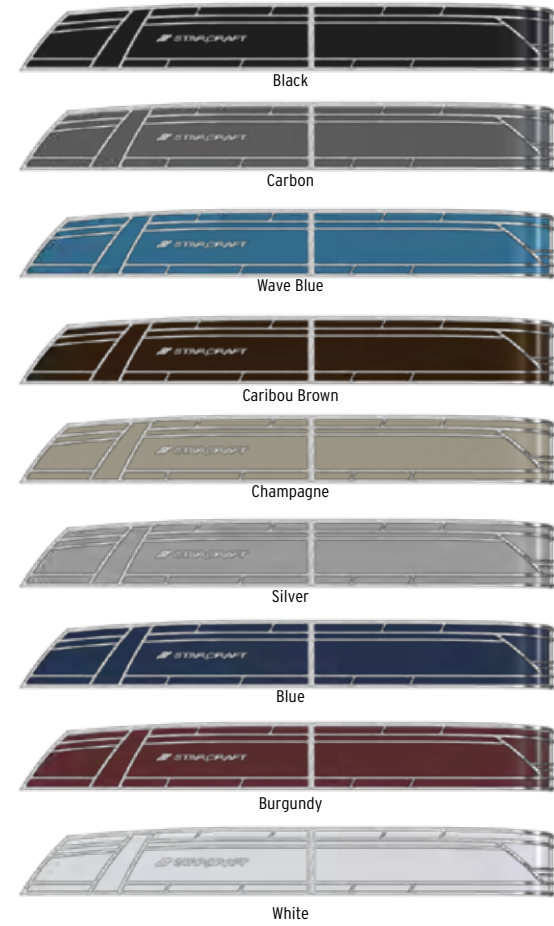

MX COLOR CHOICES

ACCENT COLORS

UPHOLSTERY CHOICES

PANEL COLORS

FLOORING CHOICES

BIMINI TOP COLORS

Optional Black Anodized Rails, Deck Trim and Bimini Frame with Optional Black Urethane Painted Tubes

SLS COLOR CHOICES

Gray Sea Weave

Gray Marine Vinyl

Gray Teak Weave

BIMINI TOP COLOR

Blue

Burgundy

Champagne

Gray

Black

PANEL COLOR

Black

Carbon

Wave Blue

Caribou Brown

Champagne

Silver

Blue

Burgundy

White

Optional Black Anodized Rails, Deck Trim and Bimini
Frame with Optional Black Urethane Painted Tubes

EX CRUISE FISH COLOR CHOICES

ACCENT COLORS

UPHOLSTERY CHOICES

PANEL COLORS