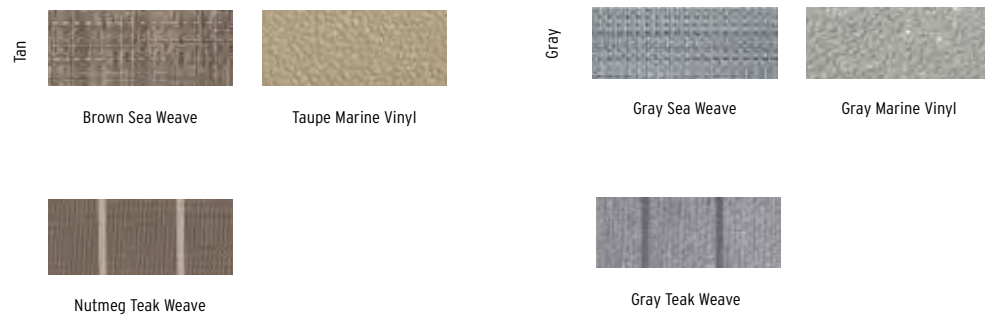

Black

FLOORING CHOICES

Tan

Brown Sea Weave

Taupe Marine Vinyl

Tan Teak Weave

Gray

Gray Sea Weave

Gray Marine Vinyl

Gray Teak Weave

TRIM PACKAGES

Spectre

Pearl

Imperial

Crimson

Optional Black Bimini Frame with
Optional Black Urethane Painted Tubes

MX COLOR CHOICES

ACCENT COLORS

UPHOLSTERY CHOICES

PANEL COLORS

FLOORING CHOICES

BIMINI TOP COLORS

Optional Black Anodized Rails, Deck Trim and Bimini Frame with Optional Black Urethane Painted Tubes

SLS COLOR CHOICES

ACCENT COLORS

UPHOLSTERY CHOICES

PANEL COLORS

FLOORING CHOICES

BIMINI TOP COLORS

Optional Black Anodized Rails, Deck Trim and Bimini Frame with Optional Black Urethane Painted Tubes

CX CRUISE FISH COLOR CHOICES