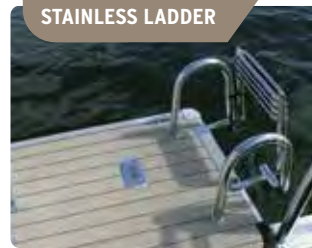

**EXTENDED DECK WITH
WIDE HANDLE 4-STEP
STAINLESS LADDER**