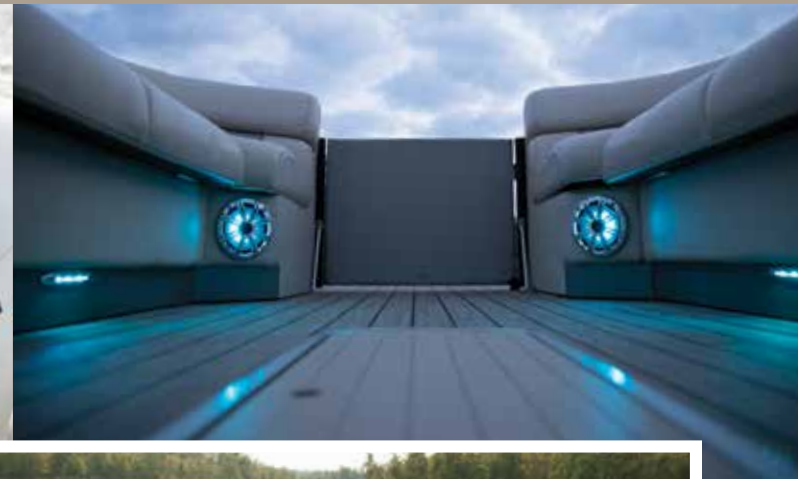

FLOORPLANS: We offer a wide range of floorplan configurations to accommodate your whole crew, whether you're fishing, cruising, enjoying water sports or just hanging out at the sandbar with friends. Versatile rear loungers, stylish port seating, dual high back helm chairs and guest-friendly bar models provide a wealth of seating options.

DL BAR: Winner of the NMMA Minneapolis Innovation award, the innovative DL Bar allows you to easily convert your dual-facing lounger to a complete bar with four bar stools and six cupholders.

CHOICE

Why settle for off-the-rack when you can have things just the way you like? Choose from a wide selection of floorplans, option packages and individual upgrades to personalize your Starcraft exactly as you wish.

FLOORING: Woven vinyl? Plush marine carpet? Have it your way, with a broad selection of styles and colors.

COLORS: From mild to wild, Starcraft offers a broad range of color options for interiors, panels, fencing and tubes.

LED LIGHTING: From variable tint mood lighting to courtesy LEDs to Babbito underdeck and underwater illumination, safety and convenience never looked so good.

TUBES: Choose from any of our exceptional pontoon configurations to create the package that's just right for your performance needs.