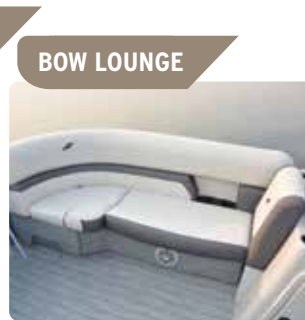

*Starcraft uses diurnal EPA certified tanks which may hold less than listed content by approximately 10%.

EXTENDED DECK WITH WIDE HANDLE 4-STEP STAINLESS LADDER

CONSOLE

LOW BACK HELM CHAIR

BOW LOUNGE

COLORS: