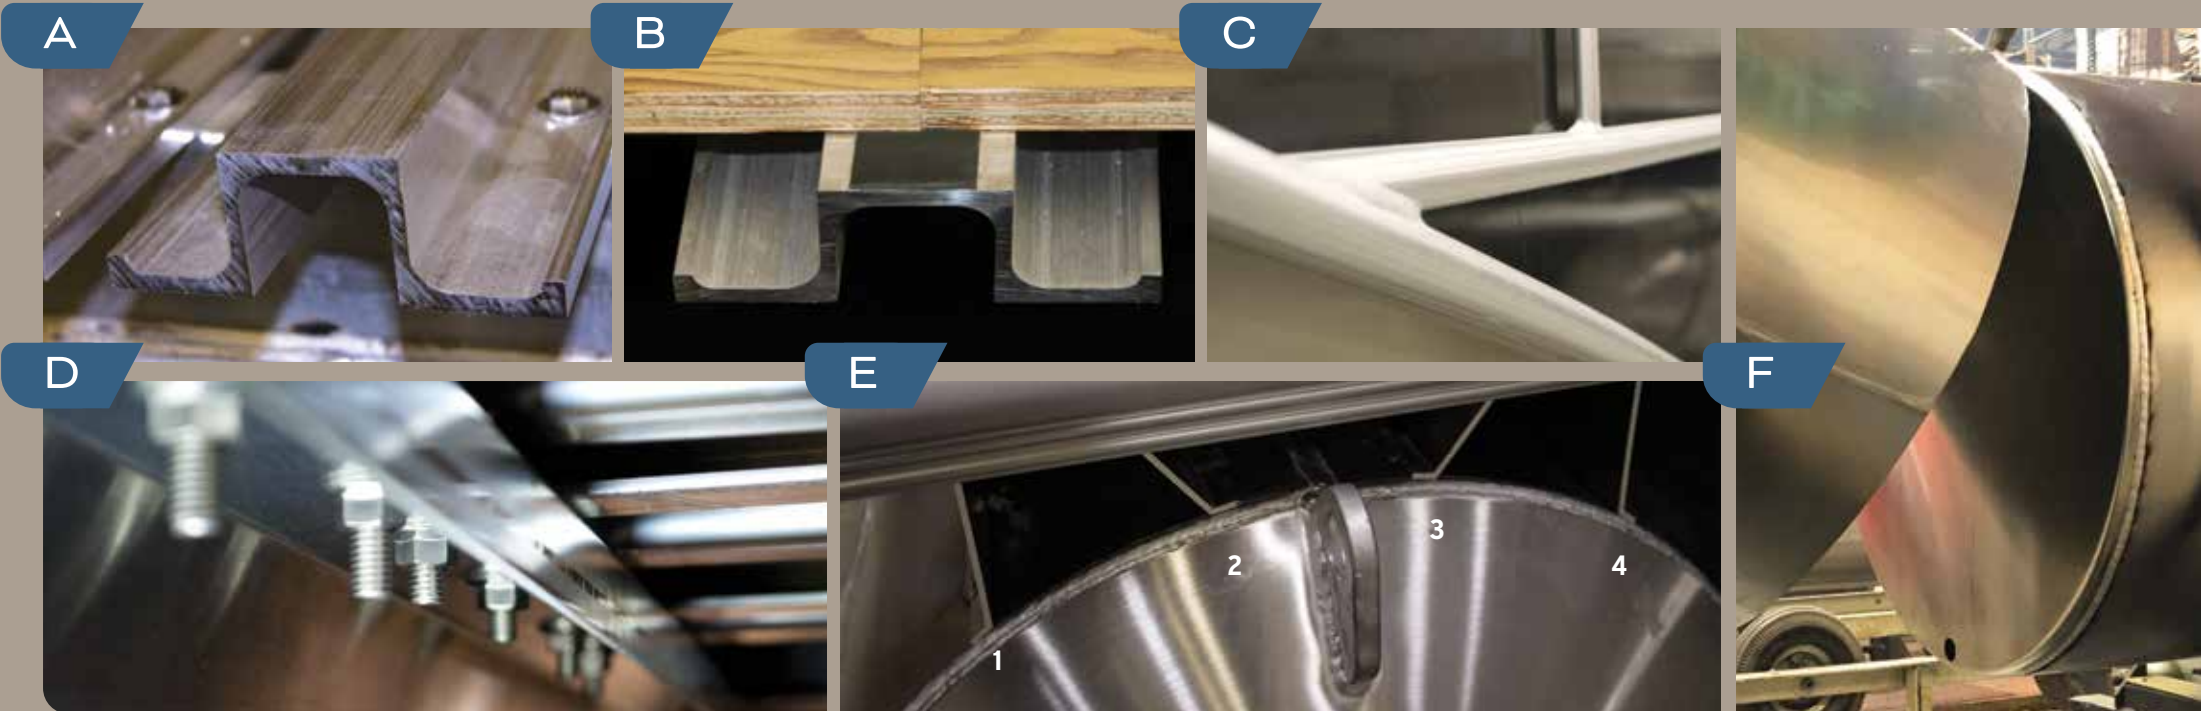

- **A** — **HAT-CHANNEL CONSTRUCTION:** It all begins with strength points of .250" (heavy) and .125" (standard) gauge extruded aluminum hat channels that are 6" wide and secured with eight bolts spanning our 6" wide deck risers. This creates the widest base in the industry and gives our pontoons greater stability without adding unnecessary weight. Combine that with a .190"-gauge aluminum transom that's through-bolted with up to 20 bolts and footed deck risers that prevent tube fatigue, and you see why Starcraft backs its industry-leading construction with a Limited Lifetime Warranty on every product. ("Heavy" hat channel shown.)
- **B** — **CONSTRUCTED FOR ENDURANCE:** 3/4", 7-ply pressure treated plywood through-bolted and screwed to the hat channels to create the strongest seams in the industry. ("Heavy" hat channel shown.)
- **C** — **FENCE & RAILING:** Features foam backing to prevent rattling and fully welded and anodized railing to add strength. Anodized welds are never painted. It's all backed by a 6-year warranty.
- **D** — **THROUGH-BOLTED TRANSOM:** Made of up to .190"-gauge aluminum and supported with up to 20 stainless bolts to handle today's higher horsepower engines.
- **E** — **4-POINT DECK TO HULL FUSION:** Starcraft deck brackets have four points of fusion for an extended area of contact with the tube. In addition to providing increased strength and support, this reduces frame twist and racking in rough water and guards against tube fatigue.
- **F** — **TUBES:** Our tubes feature air-tight construction with a completely welded-in baffle at each chamber, plus a drain at the bottom. A drain plug at the rear of the tube allows water to be completely removed from the tube if necessary.