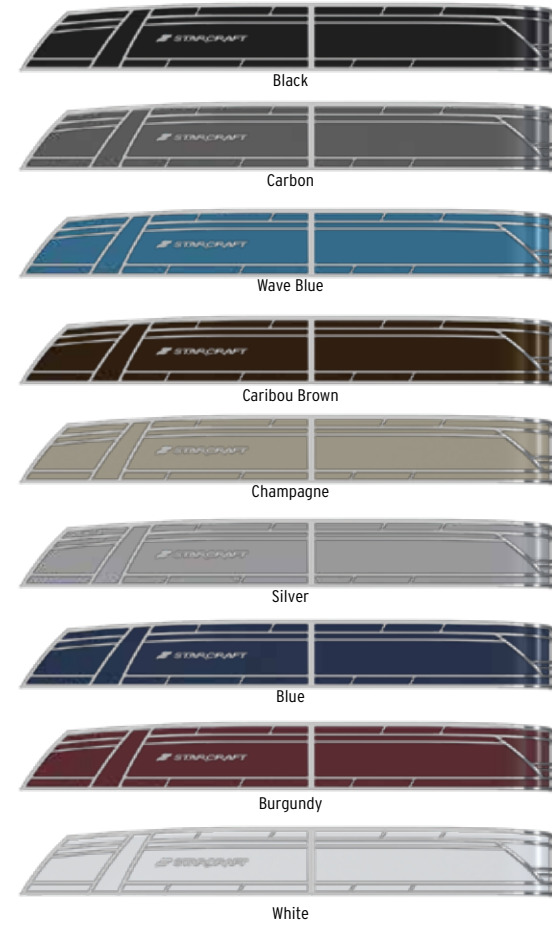

PANEL COLOR