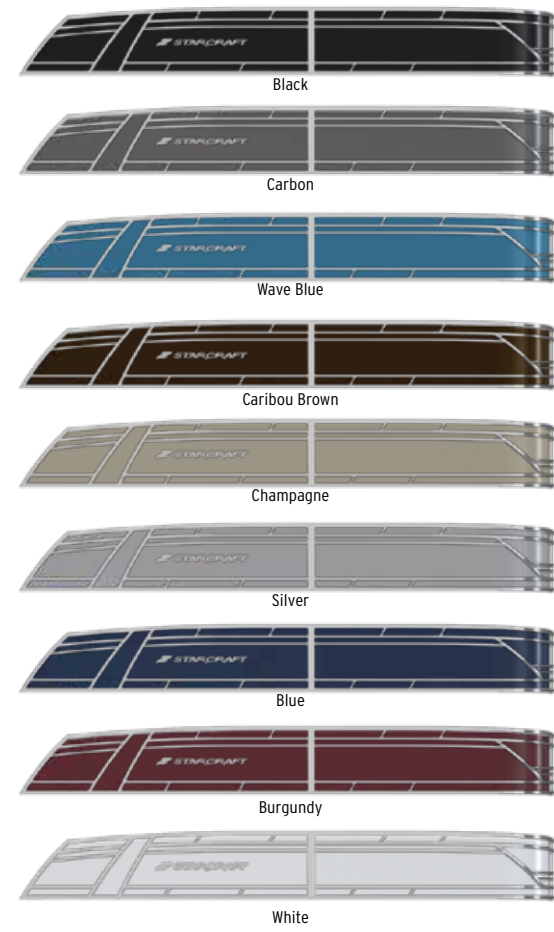

MX COLOR CHOICES

ACCENT COLORS

UPHOLSTERY CHOICES

PANEL COLORS

FLOORING CHOICES

BIMINI TOP COLORS

Optional Black Anodized Rails, Deck Trim and Bimini Frame with Optional Black Urethane Painted Tubes

SLS COLOR CHOICES

Gray Sea Weave

Gray Marine Vinyl

Gray Teak Weave

BIMINI TOP COLOR

Blue

Burgundy

Champagne

Gray

Black

PANEL COLOR

Black

Carbon

Wave Blue

Caribou Brown

Champagne

Silver

Blue

Burgundy

White

Optional Black Anodized Rails, Deck Trim and Bimini
Frame with Optional Black Urethane Painted Tubes

EX CRUISE FISH COLOR CHOICES

ACCENT COLORS

UPHOLSTERY CHOICES

PANEL COLORS