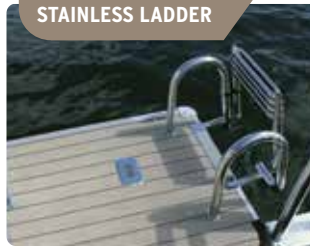

**EXTENDED DECK WITH
WIDE HANDLE 4-STEP
STAINLESS LADDER**