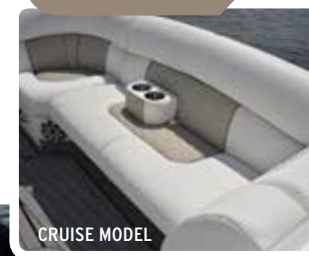

REAR LOUNGE

CRUISE MODEL

POPULAR OPTIONS:
PERFORMANCE PACKAGES
(See page 6 for details)

- Big Water Edition
- Coastal Edition

FLOORING

- Vinyl Floor with Snap-in EVA Soft Touch Traction Mat
- Teak Weave
- Sea Weave

ELECTRICAL

- Shore Power Hook-up
- Camera System for HDS-7/ NSS7 System
- Minn Kota® Talon Shallow Water Anchor
- Deluxe Sport Arch Speakers
- Cell Phone Charger

MISCELLANEOUS

- Porta Potti®
- Refrigerator – Requires Shore Power (N/A on R models)
- Stainless Steel Grill
- Sport Arch
- Full Windshield
- Cell Phone Holder

CANVAS

- Quick Shade Aft Bimini Extension