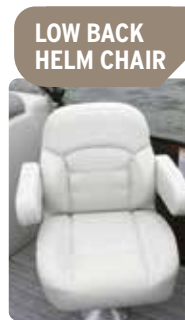

*Starcraft uses diurnal EPA certified tanks which may hold less than listed content by approximately 10%.

EXTENDED DECK WITH WIDE HANDLE 4-STEP STAINLESS LADDER

CONSOLE

LOW BACK HELM CHAIR

BOW LOUNGE

COLORS: