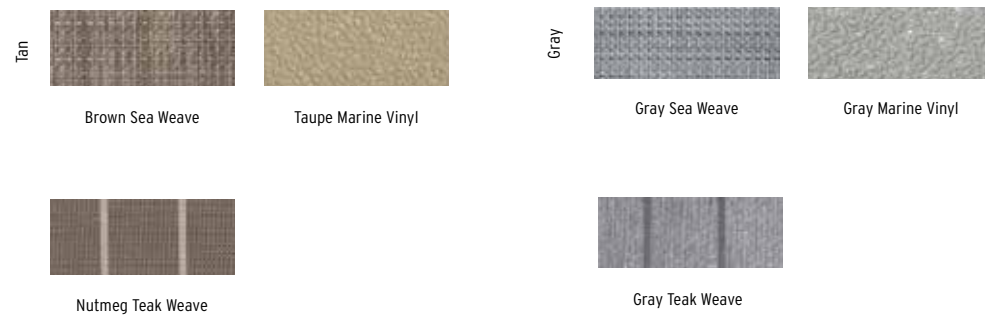

Black

FLOORING CHOICES

Tan

Brown Sea Weave

Taupe Marine Vinyl

Tan Teak Weave

Gray

Gray Sea Weave

Gray Marine Vinyl

Gray Teak Weave

TRIM PACKAGES

Spectre

Pearl

Imperial

Crimson

Optional Black Bimini Frame with
Optional Black Urethane Painted Tubes

MX COLOR CHOICES

ACCENT COLORS

UPHOLSTERY CHOICES

PANEL COLORS

FLOORING CHOICES

BIMINI TOP COLORS

Optional Black Anodized Rails, Deck Trim and Bimini Frame with Optional Black Urethane Painted Tubes

SLS COLOR CHOICES

ACCENT COLORS

UPHOLSTERY CHOICES

PANEL COLORS

FLOORING CHOICES

BIMINI TOP COLORS

Optional Black Anodized Rails, Deck Trim and Bimini Frame with Optional Black Urethane Painted Tubes

CX CRUISE FISH COLOR CHOICES