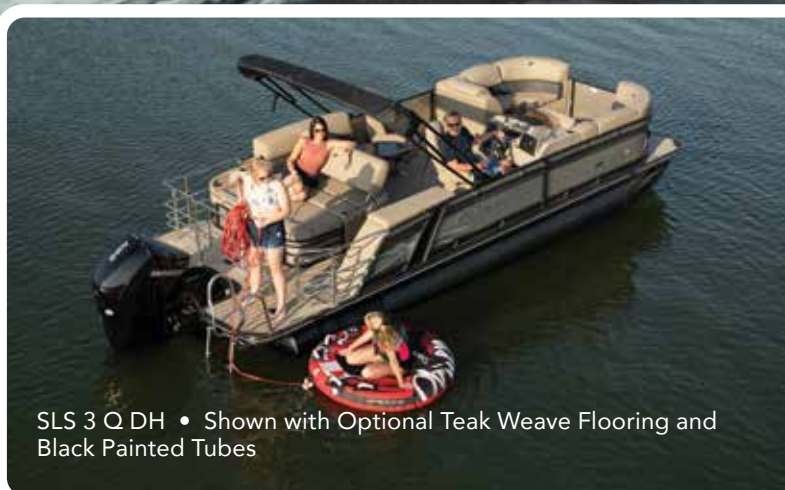

ACCENT PANEL COLORS:

FURNITURE COLORS:

ACCENT GRAPHIC:

SLS 3 Q DH • Shown with Optional Teak Weave Flooring and Black Painted Tubes