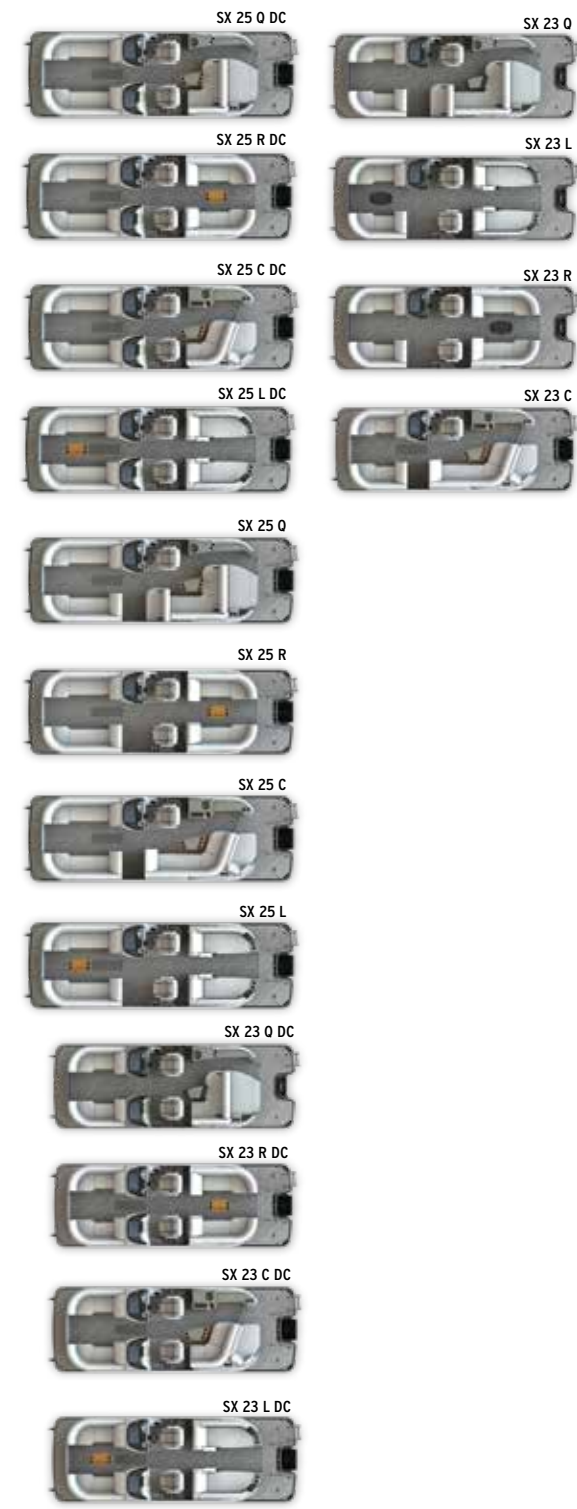

SX

SX 23 R • Shown with Optional Full Sea Weave Flooring