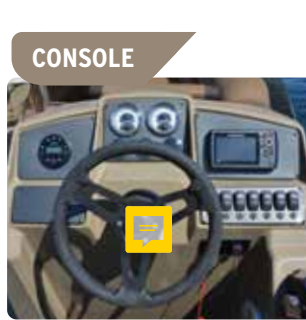

LOW BACK HELM CHAIR

CONSOLE