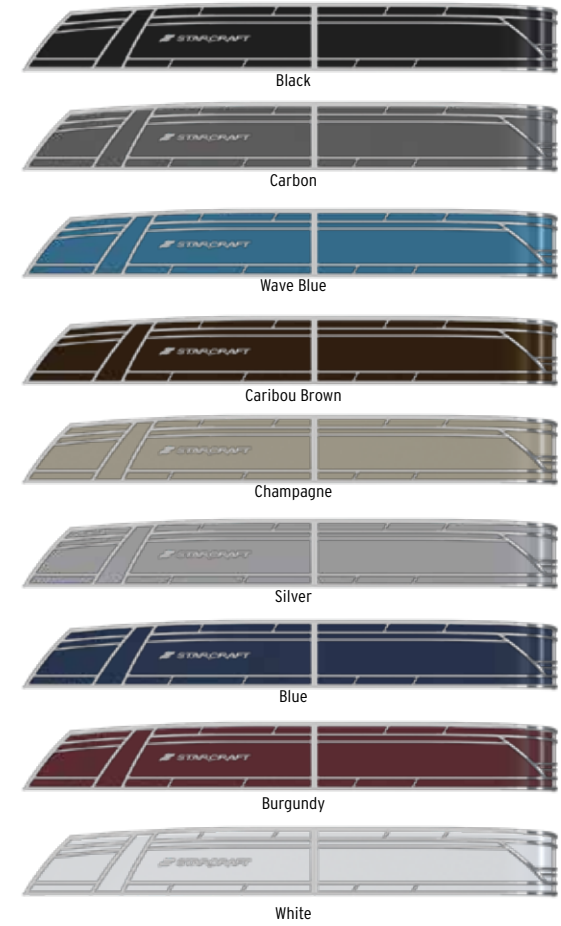

For an interactive experience, visit starcraftmarine.com.

SX COLOR CHOICES

UPHOLSTERY CHOICES

VINYL UPHOLSTERY
(STANDARD)
Tan

VINYL UPHOLSTERY
(STANDARD)
White

VINYL UPHOLSTERY
(STANDARD)
White

BIMINI TOP COLOR

Black

FLOORING CHOICES

Tan

Brown Sea Weave

Taupe Marine Vinyl

Tan Teak Weave

Gray

Gray Sea Weave

MX COLOR CHOICES

ACCENT COLORS

UPHOLSTERY CHOICES

PANEL COLORS

FLOORING CHOICES

BIMINI TOP COLORS

Optional Black Anodized Rails, Deck Trim and Bimini Frame with Optional Black Urethane Painted Tubes

SLS COLOR CHOICES

ACCENT COLORS

UPHOLSTERY CHOICES

PANEL COLORS

FLOORING CHOICES

BIMINI TOP COLORS

Optional Black Anodized Rails, Deck Trim and Bimini Frame with Optional Black Urethane Painted Tubes

CX CRUISE FISH COLOR CHOICES