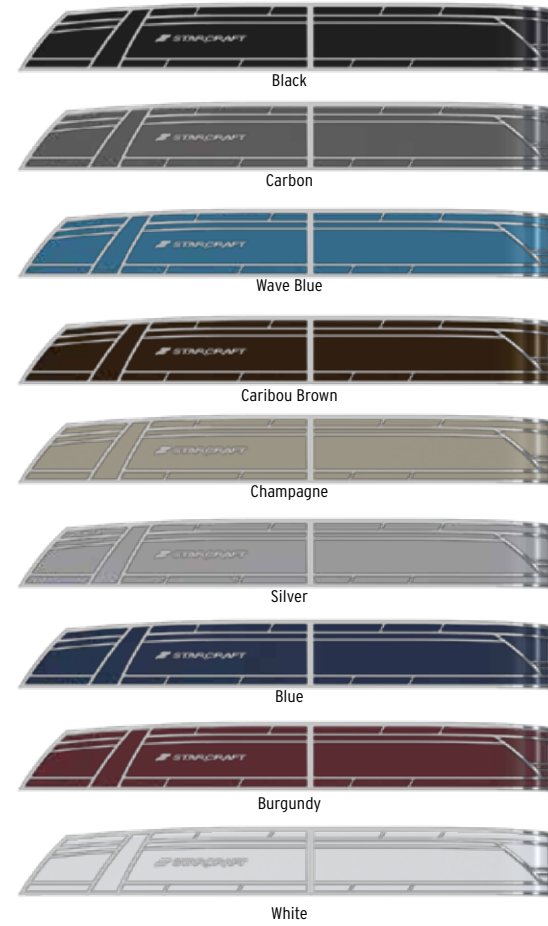

For an interactive experience, visit starcraftmarine.com.

SX COLOR CHOICES

UPHOLSTERY CHOICES

VINYL UPHOLSTERY
(STANDARD)
Tan

VINYL UPHOLSTERY
(STANDARD)
White

VINYL UPHOLSTERY
(STANDARD)
White

BIMINI TOP COLOR

Black

FLOORING CHOICES

Tan

Brown Sea Weave

Taupe Marine Vinyl

Tan Teak Weave

Gray

Gray Sea Weave

MX COLOR CHOICES

ACCENT COLORS

UPHOLSTERY CHOICES

PANEL COLORS

FLOORING CHOICES

BIMINI TOP COLORS

Optional Black Anodized Rails, Deck Trim and Bimini Frame with Optional Black Urethane Painted Tubes

SLS COLOR CHOICES

ACCENT COLORS

UPHOLSTERY CHOICES

PANEL COLORS

FLOORING CHOICES

BIMINI TOP COLORS

Optional Black Anodized Rails, Deck Trim and Bimini Frame with Optional Black Urethane Painted Tubes

CX CRUISE FISH COLOR CHOICES